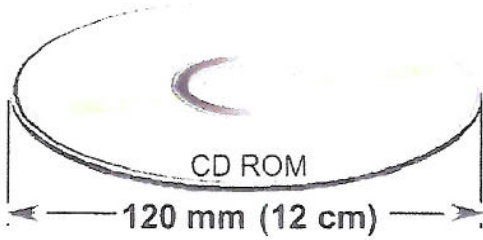

Think Metric

Learning metric
without conversion tables
www.think-metric.com

65 mm
(6.5 cm)

Dime Edge
1 mm

Dime	Penny	Nickel	Quarter
18 mm	19 mm	21 mm	24 mm

Eiffel Tower
300 m
(0.3 km)

355 ml
Soda can
65 mm

Golf ball
43 mm

Tennis ball
66 mm

Soccer ball
200 mm
(20 cm)

A 355 ml can of soda weighs
355 grams

3-story house
1,000 cm
(10 m)

1-story house
300 cm (3 m)

Kilometer (kilometre) is pronounced KIL'-oh-met-er, with the accent on the FIRST syllable

This sheet is standard international paper size ISO-A4, 210 by 297 mm