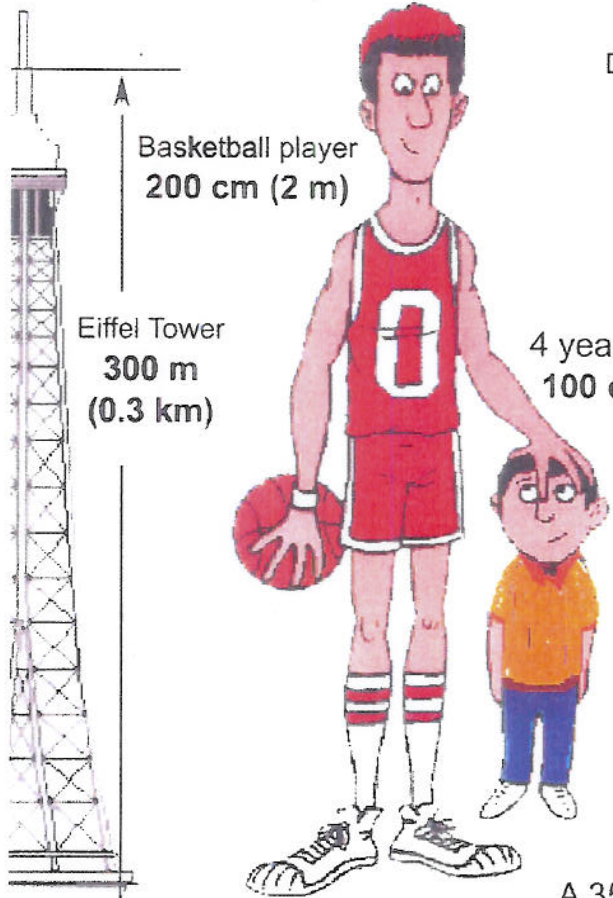

Think Metric

Learning metric
without conversion tables
www.think-metric.com

65 mm
(6.5 cm)

Dime Edge
1 mm

Dime	Penny	Nickel	Quarter
18 mm	19 mm	21 mm	24 mm

Eiffel Tower
300 m
(0.3 km)

355 ml
Soda can
65 mm

Golf ball
43 mm

Tennis ball
66 mm

Soccer ball
200 mm
(20 cm)

A 355 ml can of soda weighs
355 grams

3-story house
1,000 cm
(10 m)

1-story house
300 cm (3 m)

Kilometer (kilometre) is pronounced KIL'-oh-met-er, with the accent on the FIRST syllable

This sheet is standard international paper size ISO-A4, 210 by 297 mm