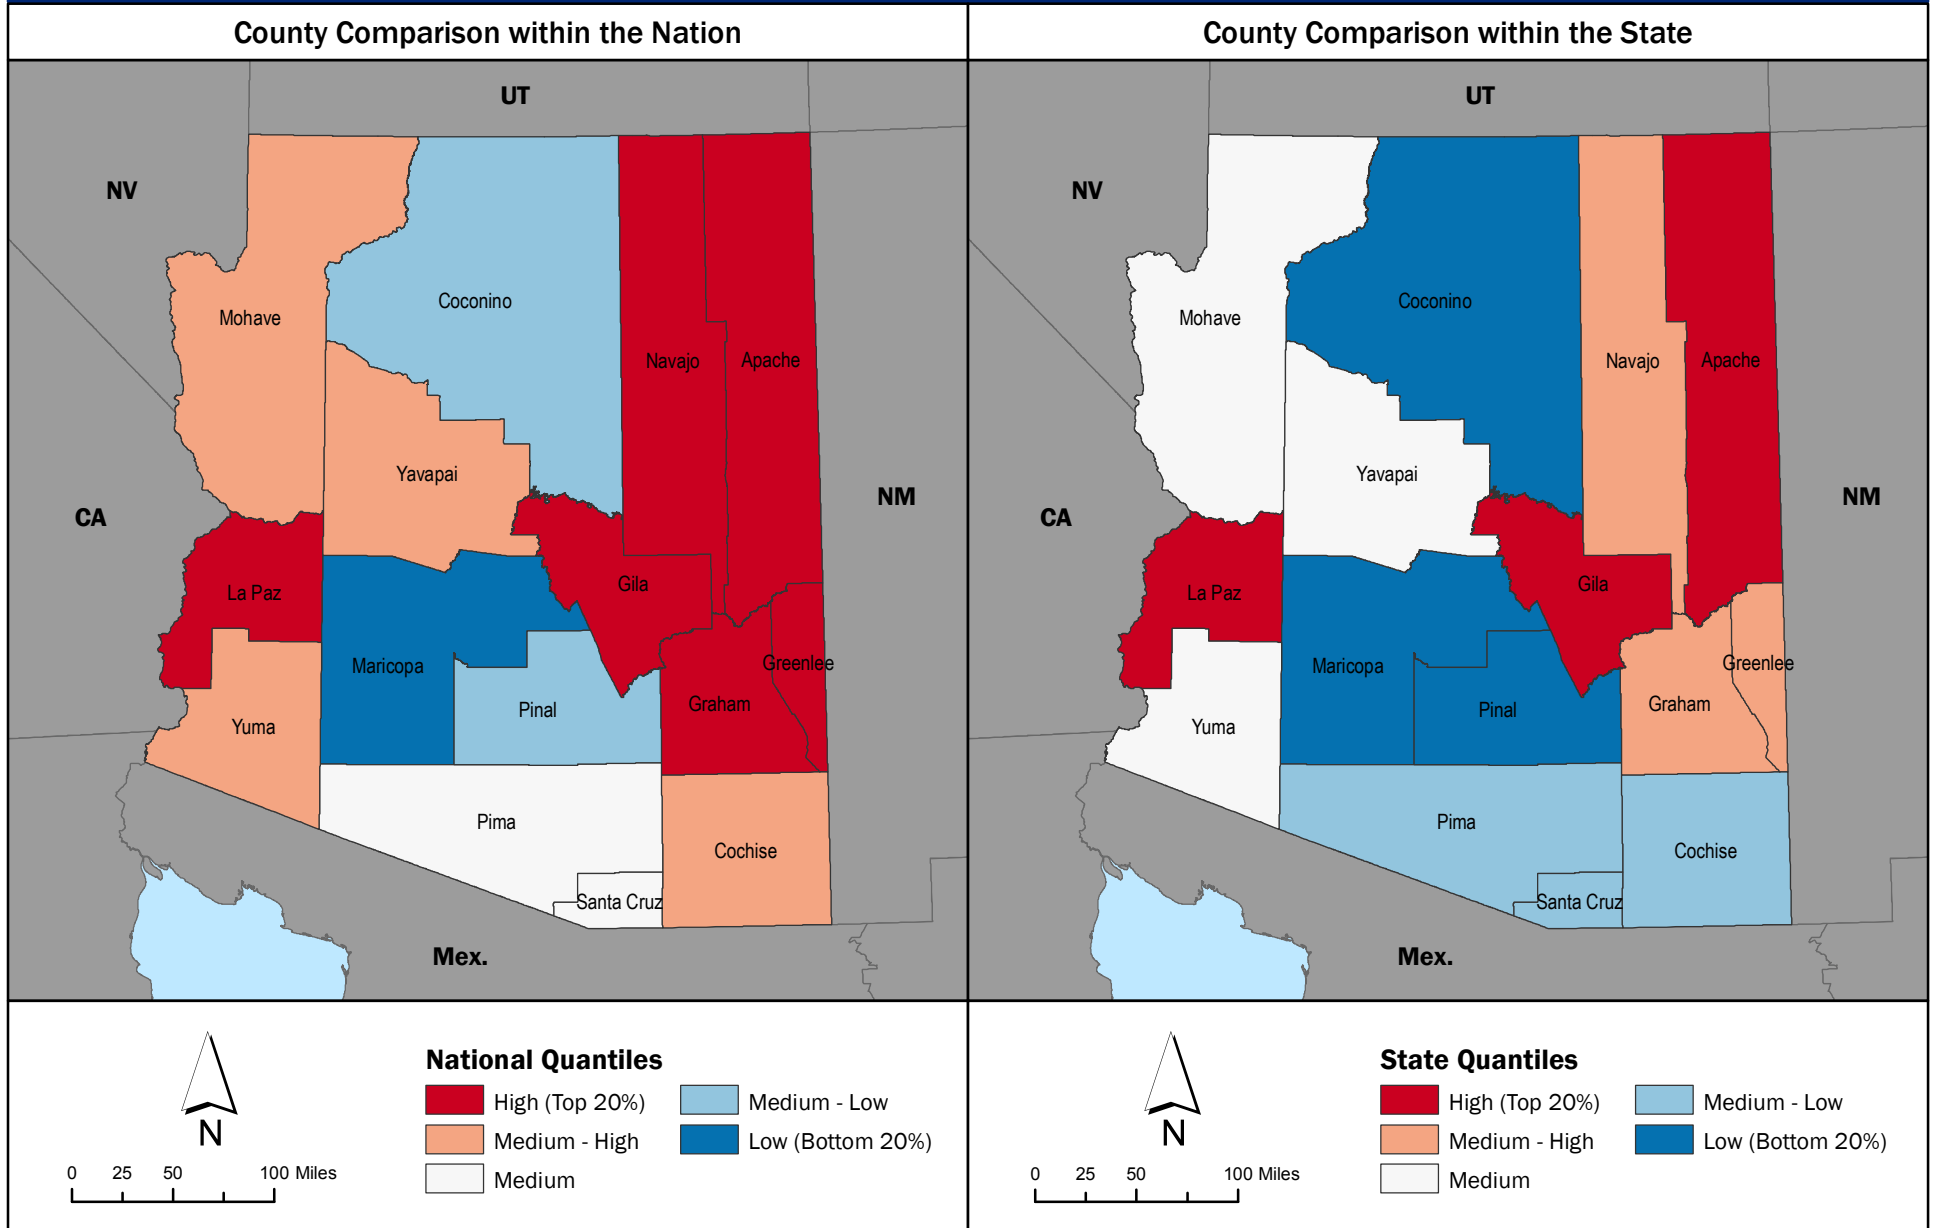

# Social Vulnerability to Environmental Hazards

## State of Arizona

Social Vulnerability Index 2006-10  
 Based on U.S. Census 2010 & American Community Survey, 2006-2010