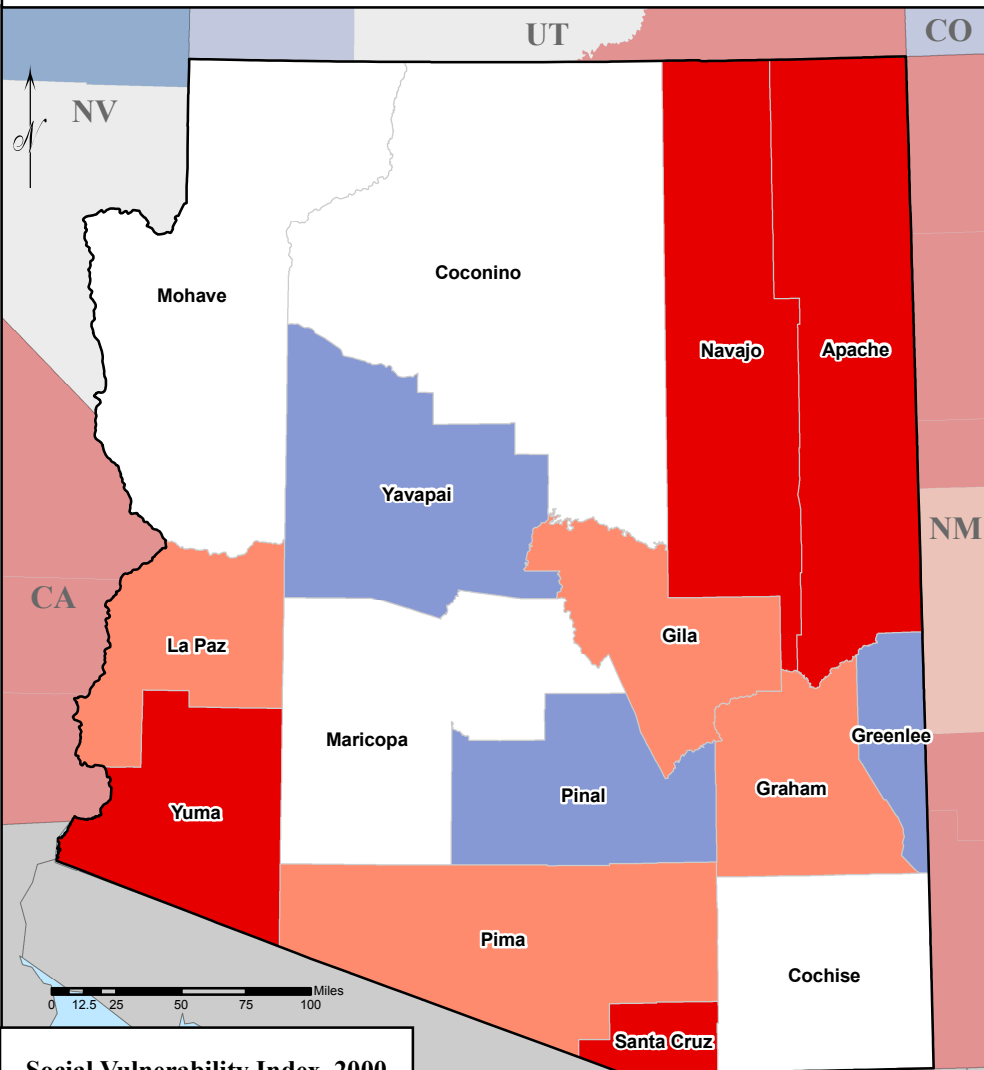

Social Vulnerability to Environmental Hazards, 2000

State of Arizona

County Comparison Within the Nation

County Comparison Within the State

Social Vulnerability Index, 2000

National Quantiles

- High (Top 20%)
- Medium - High
- Medium
- Medium - Low
- Low (Bottom 20%)

Social Vulnerability Index, 2000

State Quantiles

- High (Top 20%)
- Medium - High
- Medium
- Medium - Low
- Low (Bottom 20%)

<http://www.cas.sc.edu/geog/hrl/>