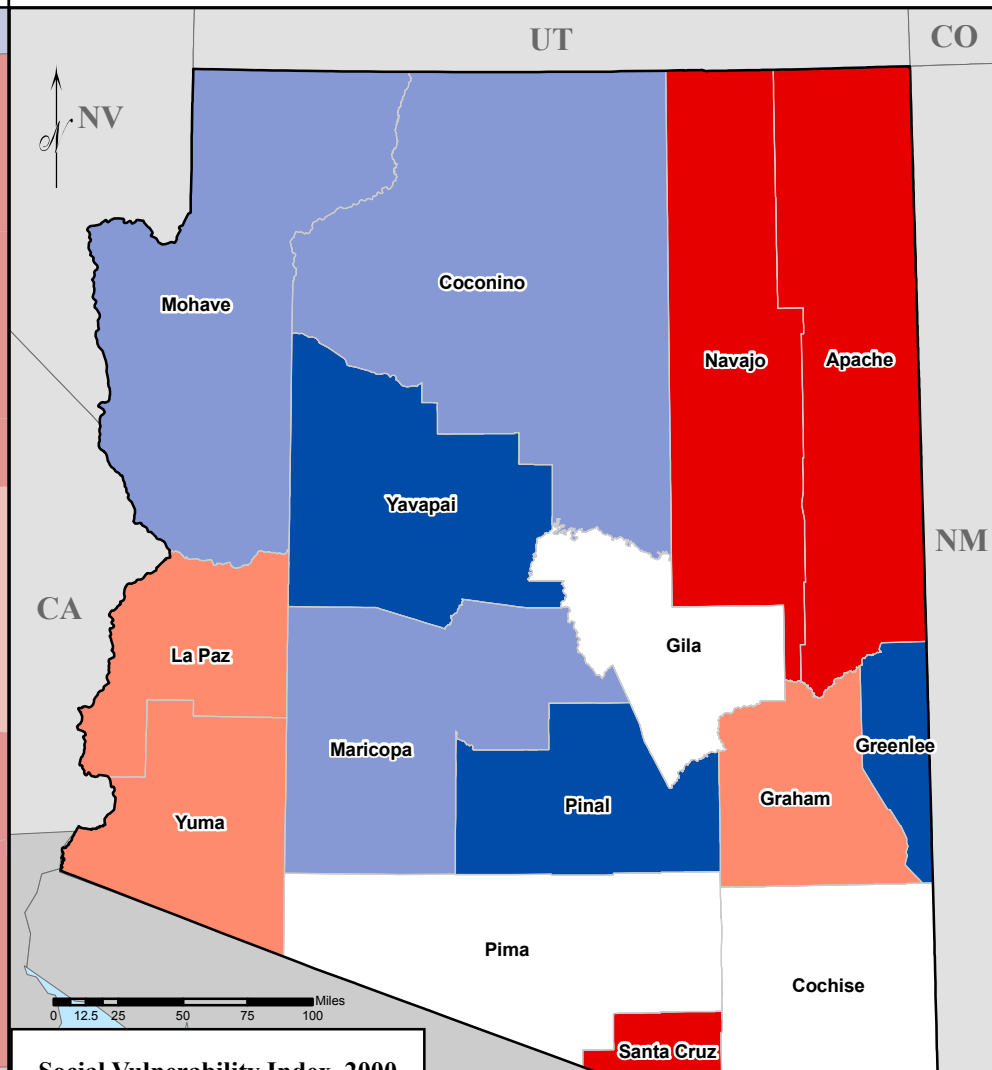

Social Vulnerability to Environmental Hazards, 2000

State of Arizona

County Comparison Within the Nation

County Comparison Within the State

Social Vulnerability Index, 2000

National Quantiles

- High (Top 20%)
- Medium - High
- Medium
- Medium - Low
- Low (Bottom 20%)

Social Vulnerability Index, 2000

State Quantiles

- High (Top 20%)
- Medium - High
- Medium
- Medium - Low
- Low (Bottom 20%)

<http://www.cas.sc.edu/geog/hrl/>