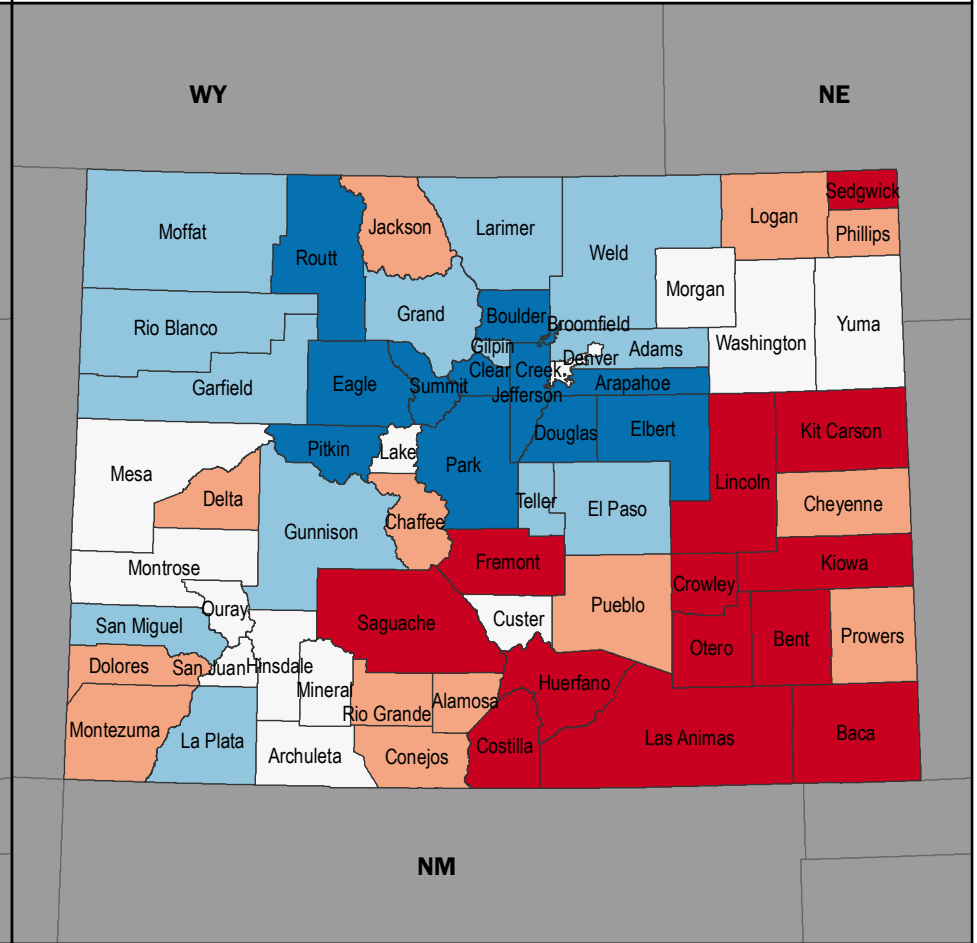

Social Vulnerability to Environmental Hazards State of Colorado

County Comparison within the Nation

County Comparison within the State

National Quantiles

- High (Top 20%)
- Medium - High
- Medium
- Medium - Low
- Low (Bottom 20%)

State Quantiles

- High (Top 20%)
- Medium - High
- Medium
- Medium - Low
- Low (Bottom 20%)