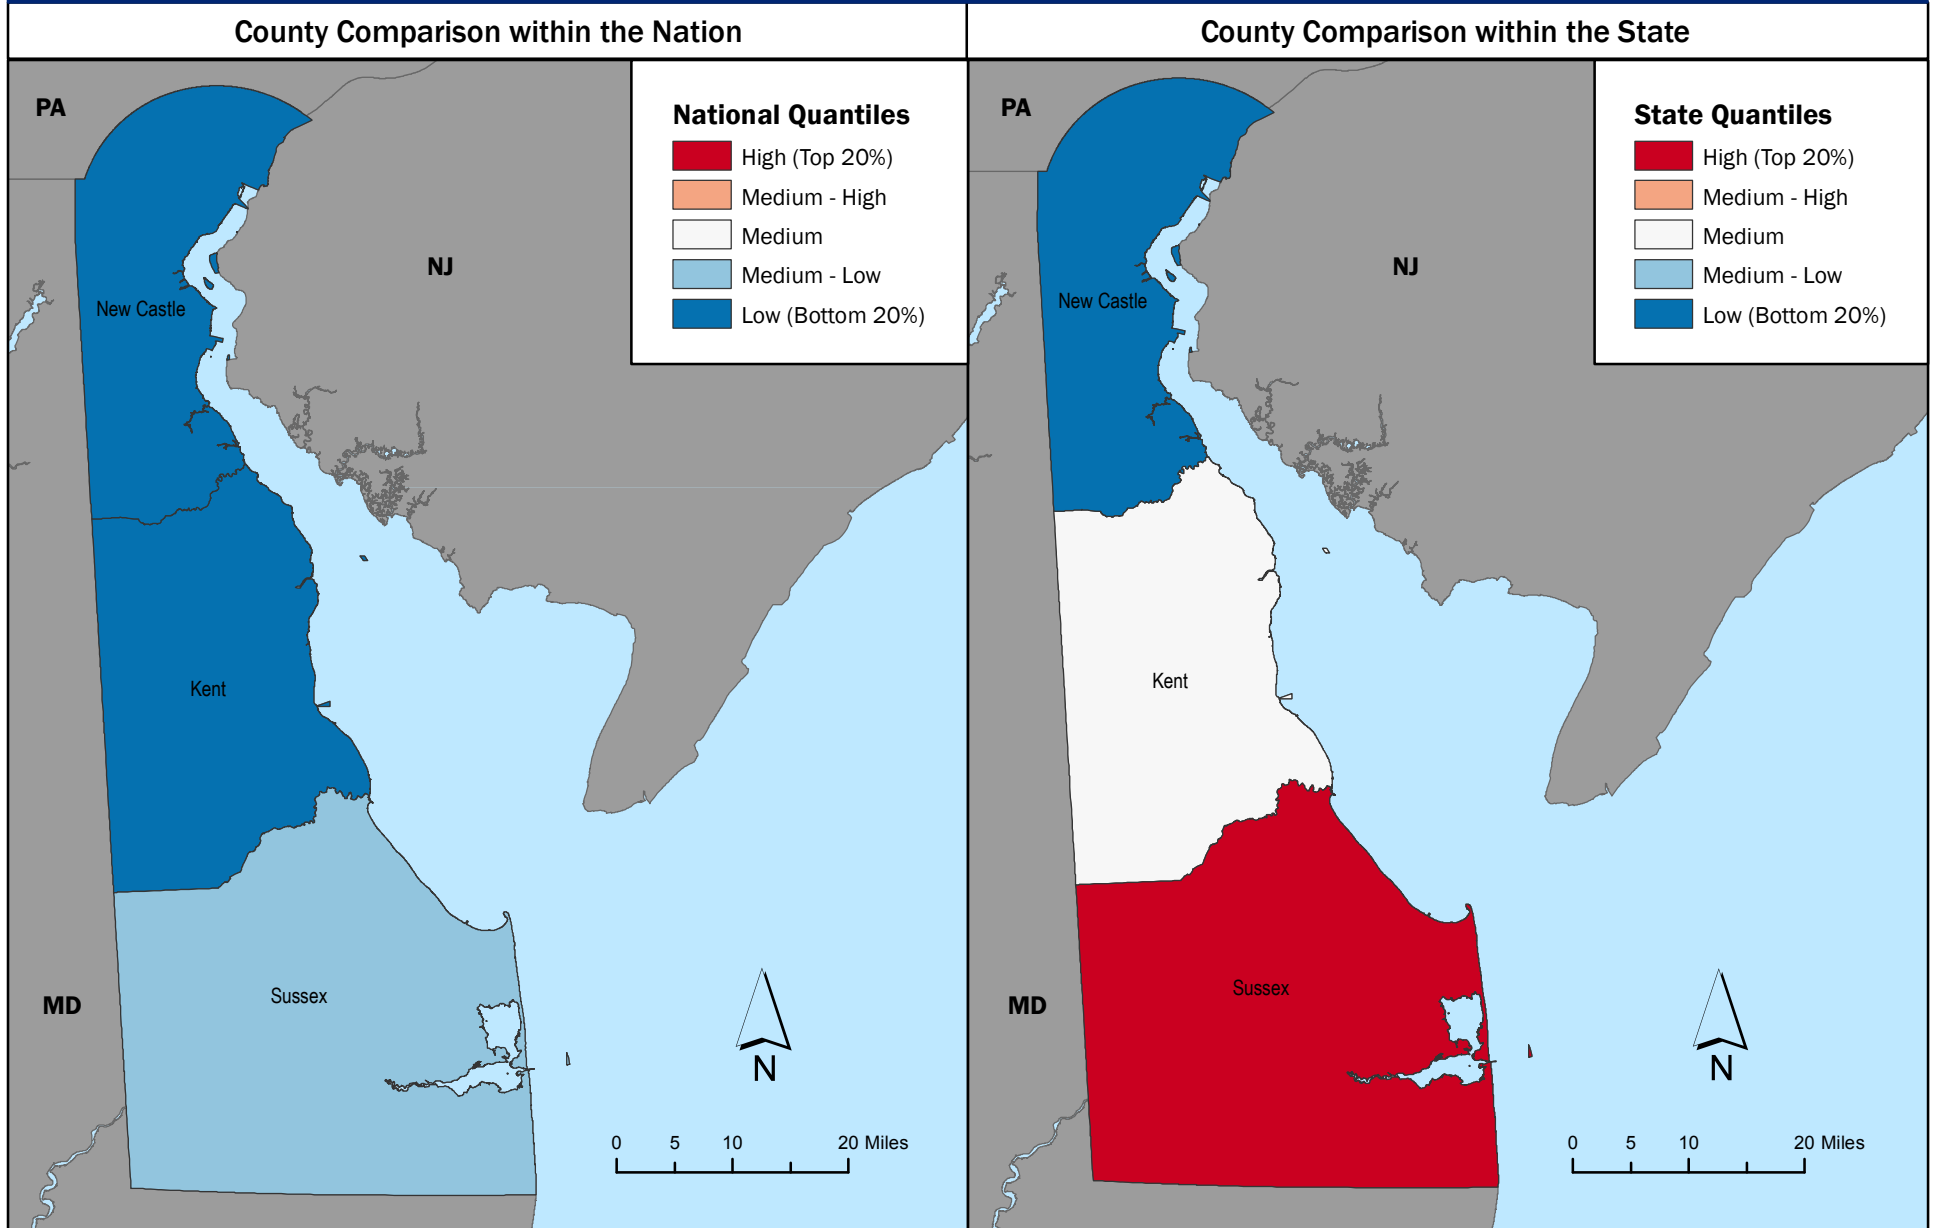

Social Vulnerability to Environmental Hazards State of Delaware

Social Vulnerability Index 2006-10
Based on U.S. Census 2010 & American Community Survey, 2006-2010