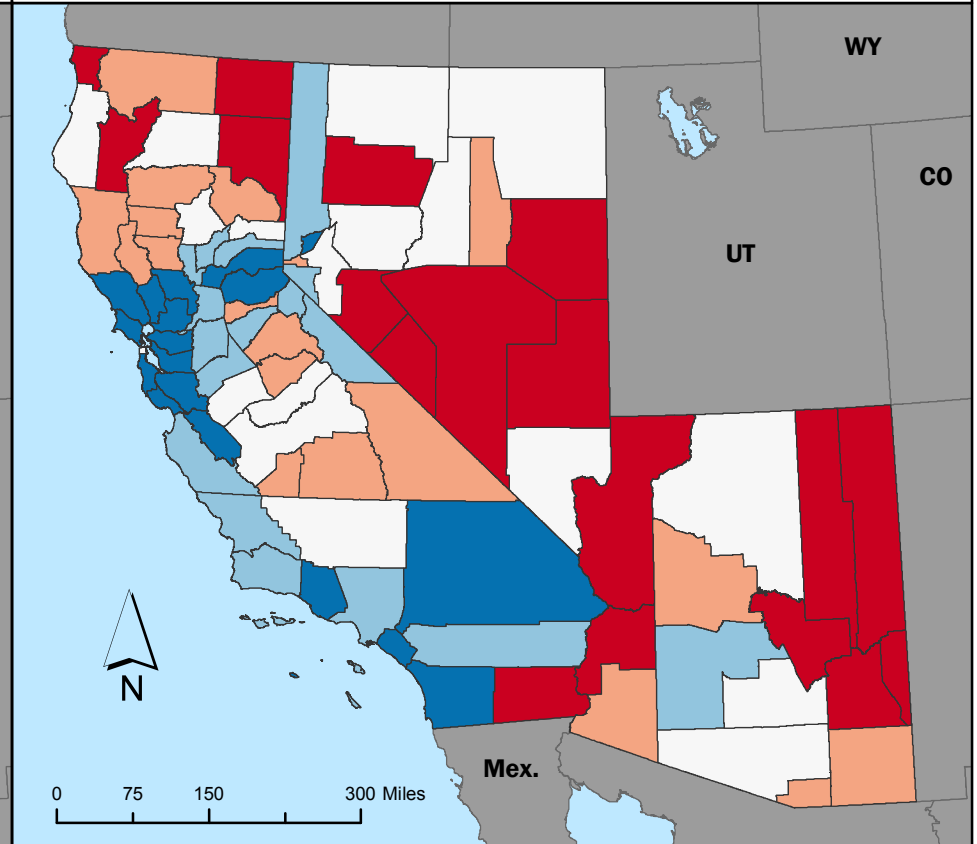

Social Vulnerability to Environmental Hazards

FEMA Region IX

County Comparison within the Nation

County Comparison within the Region

National Quantiles

- High (Top 20%)
- Medium - High
- Medium
- Medium - Low
- Low (Bottom 20%)

Regional Quantiles

- High (Top 20%)
- Medium - High
- Medium
- Medium - Low
- Low (Bottom 20%)