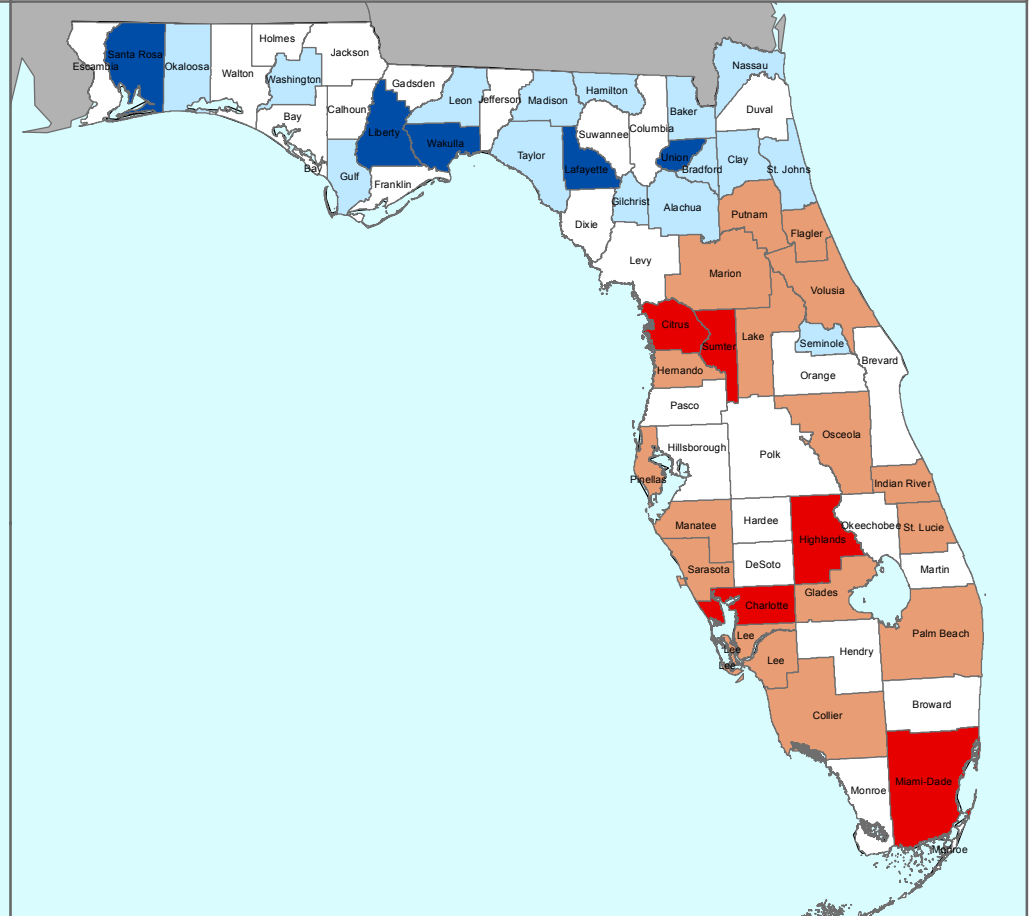

# Social Vulnerability to Environmental Hazards State of Florida

## County Comparison Within the Nation

## County Comparison within the State

0 25 50 100 Miles

### National Quantiles

0 25 50 100 Miles