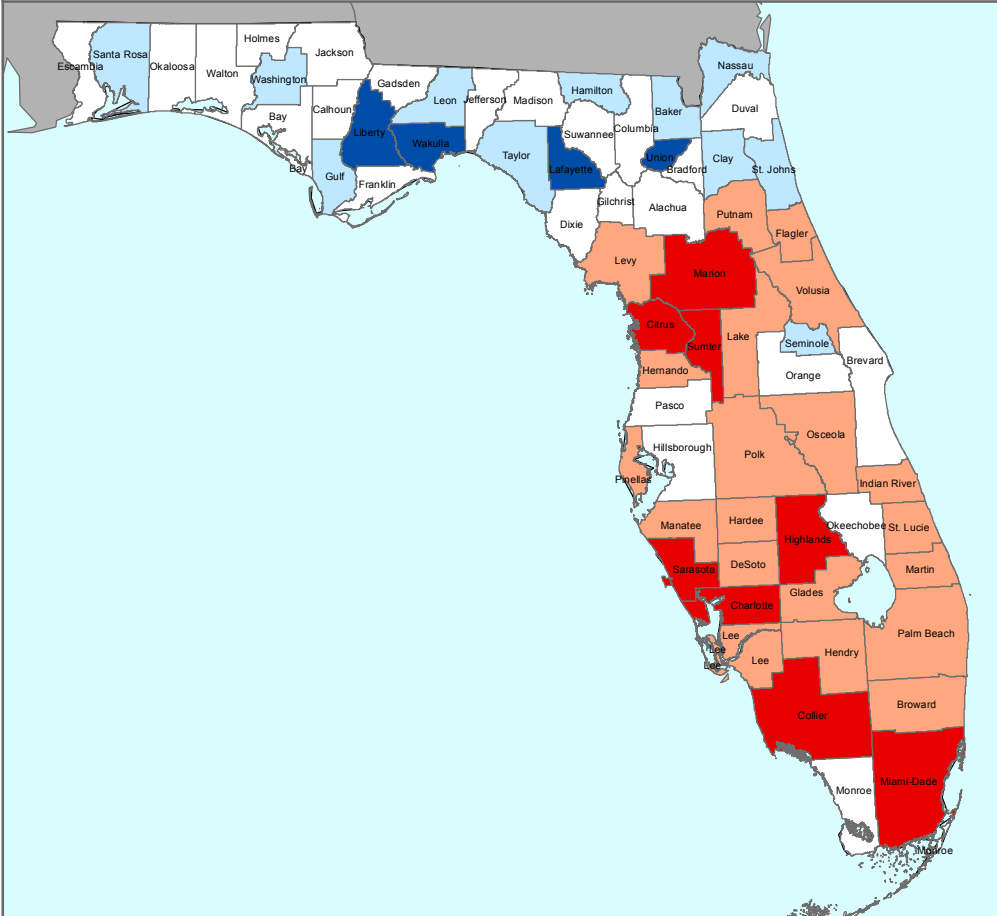

# Social Vulnerability to Environmental Hazards State of Florida

## County Comparison Within the Nation

## County Comparison within the State

0 25 50 100 Miles

### National Quantiles

0 25 50 100 Miles