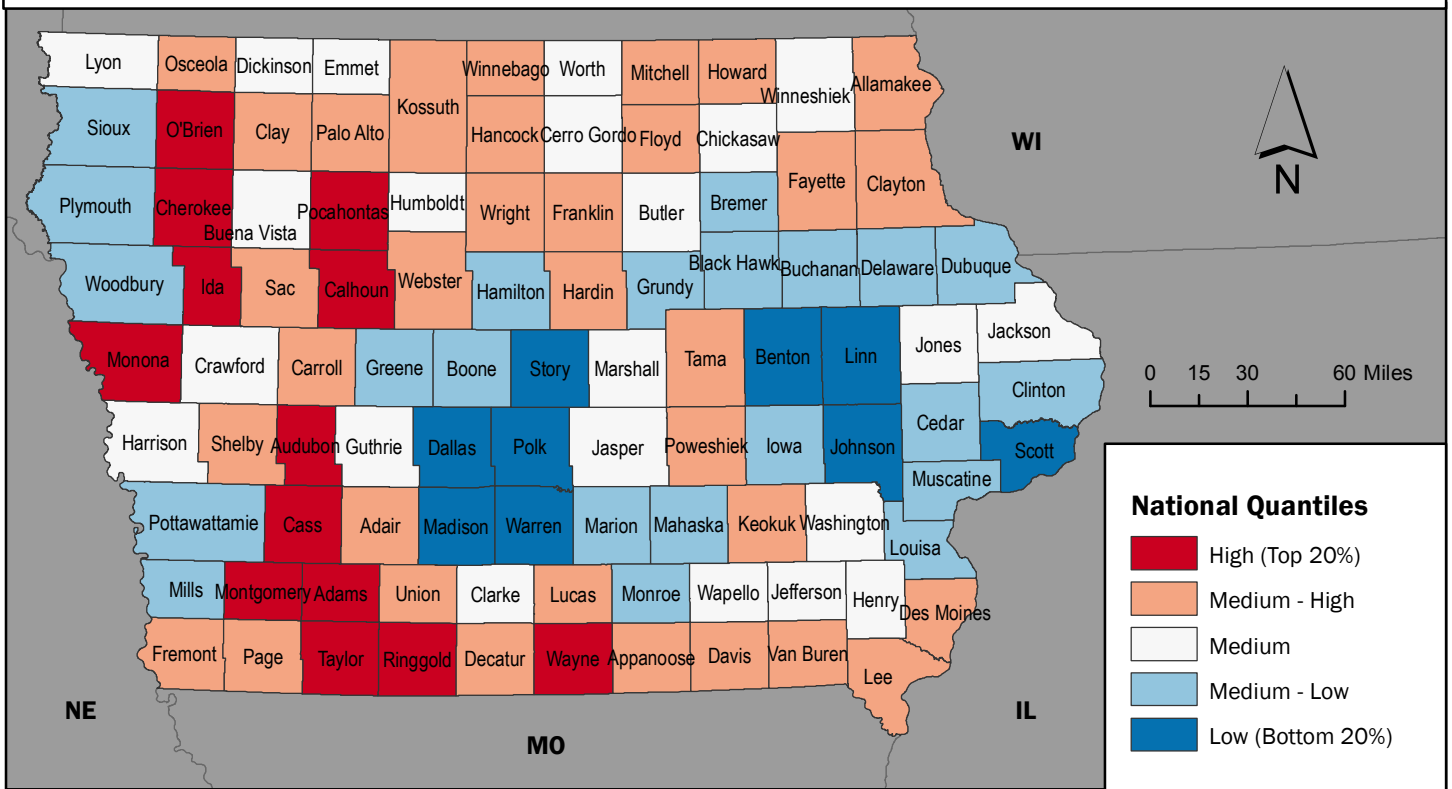

Social Vulnerability to Environmental Hazards State of Iowa

County Comparison within the Nation

County Comparison within the State

Social Vulnerability Index 2006-10
Based on U.S. Census 2010 & American Community Survey, 2006-2010