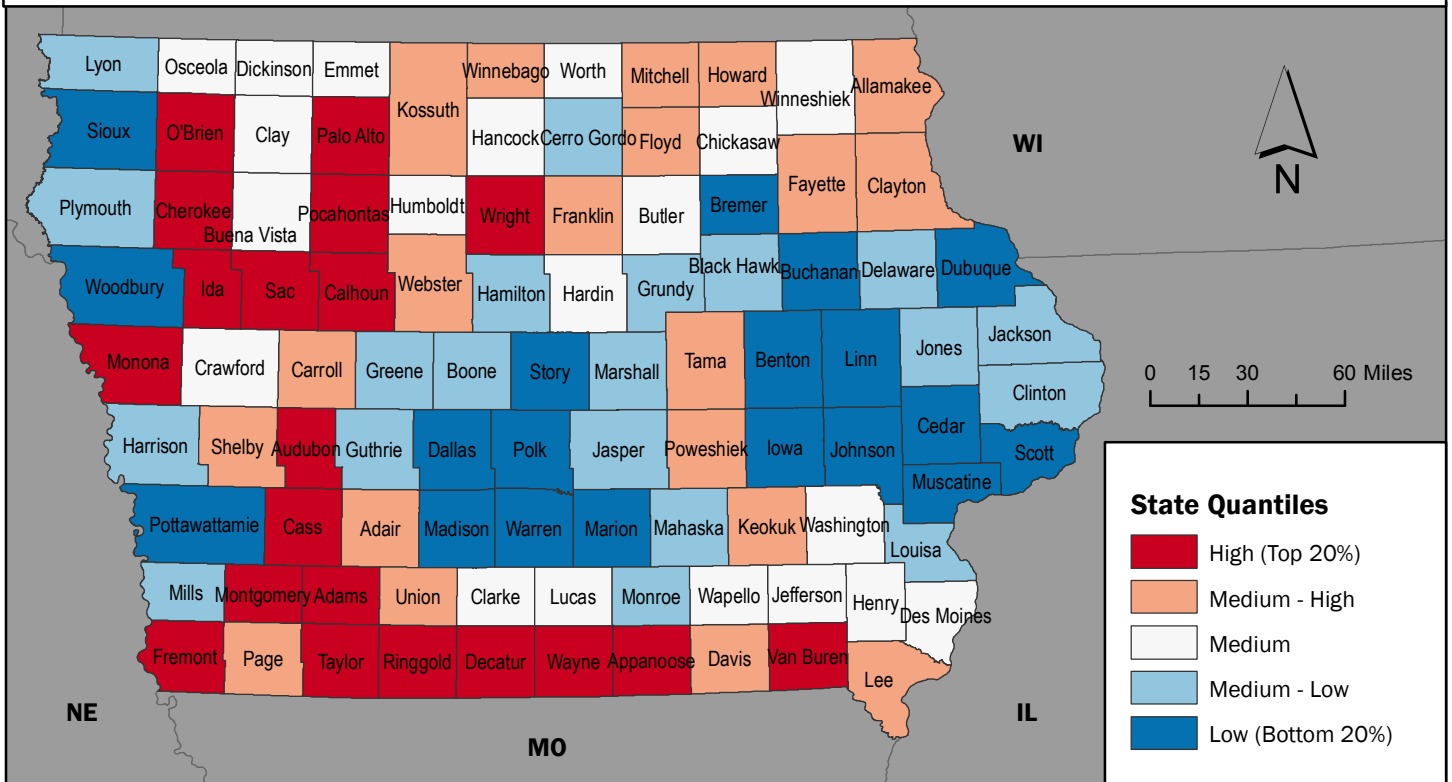

Social Vulnerability to Environmental Hazards State of Iowa

County Comparison within the Nation

County Comparison within the State

Social Vulnerability Index 2006-10
Based on U.S. Census 2010 & American Community Survey, 2006-2010