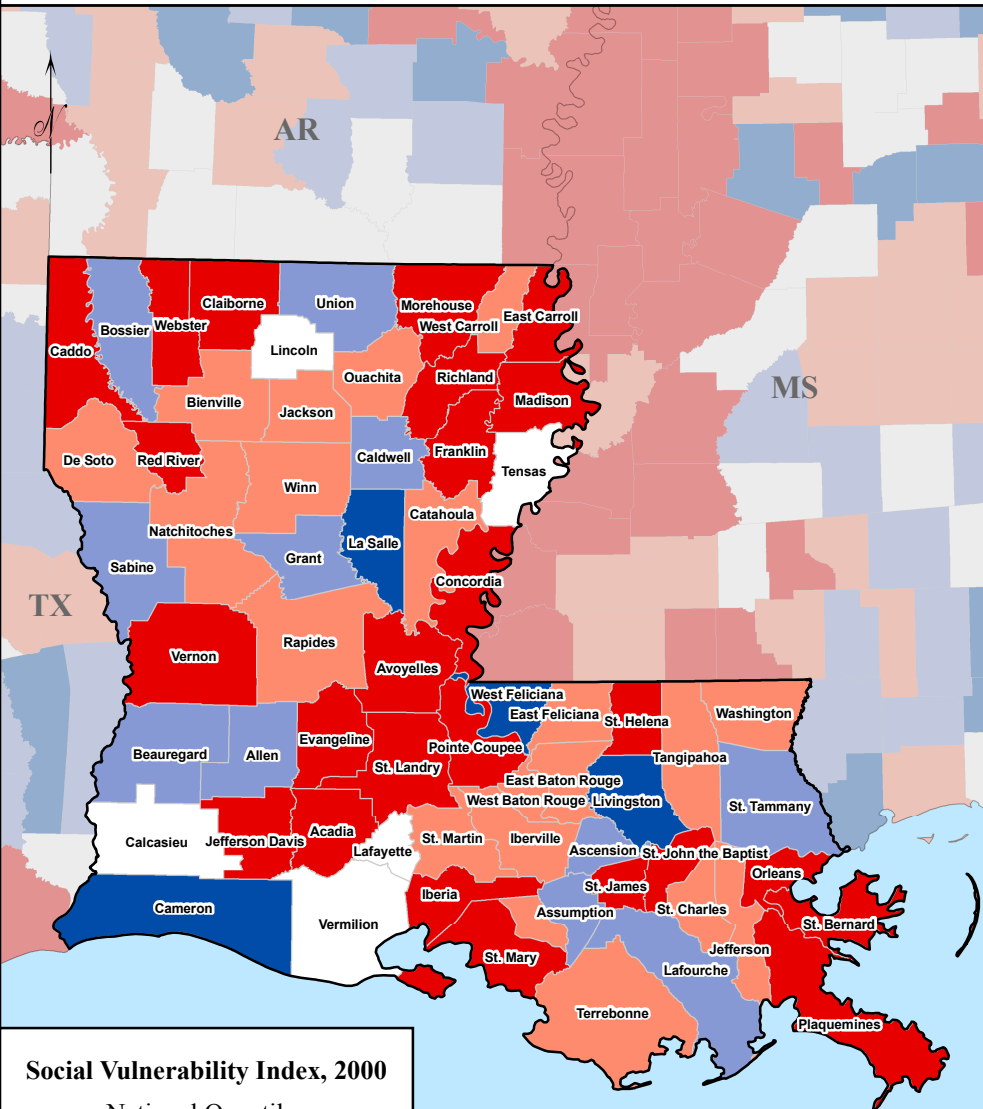

Social Vulnerability to Environmental Hazards, 2000

State of Louisiana

County Comparison Within the Nation

Social Vulnerability Index, 2000

National Quantiles

- High (Top 20%)
- Medium - High
- Medium
- Medium - Low
- Low (Bottom 20%)

County Comparison Within the State

Social Vulnerability Index, 2000

State Quantiles

- High (Top 20%)
- Medium - High
- Medium
- Medium - Low
- Low (Bottom 20%)