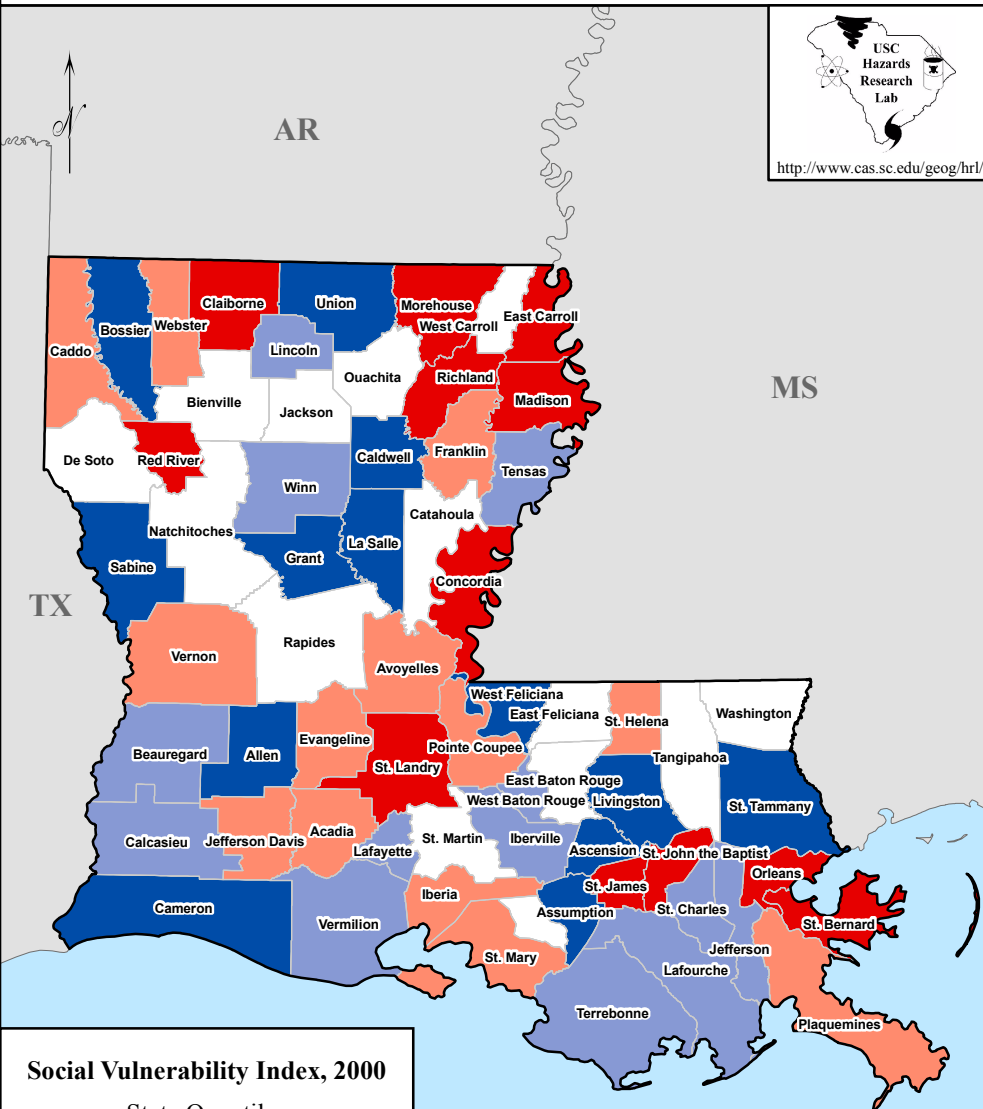

Social Vulnerability to Environmental Hazards, 2000

State of Louisiana

County Comparison Within the Nation

Social Vulnerability Index, 2000

National Quantiles

- High (Top 20%)
- Medium - High
- Medium
- Medium - Low
- Low (Bottom 20%)

County Comparison Within the State

Social Vulnerability Index, 2000

State Quantiles

- High (Top 20%)
- Medium - High
- Medium
- Medium - Low
- Low (Bottom 20%)