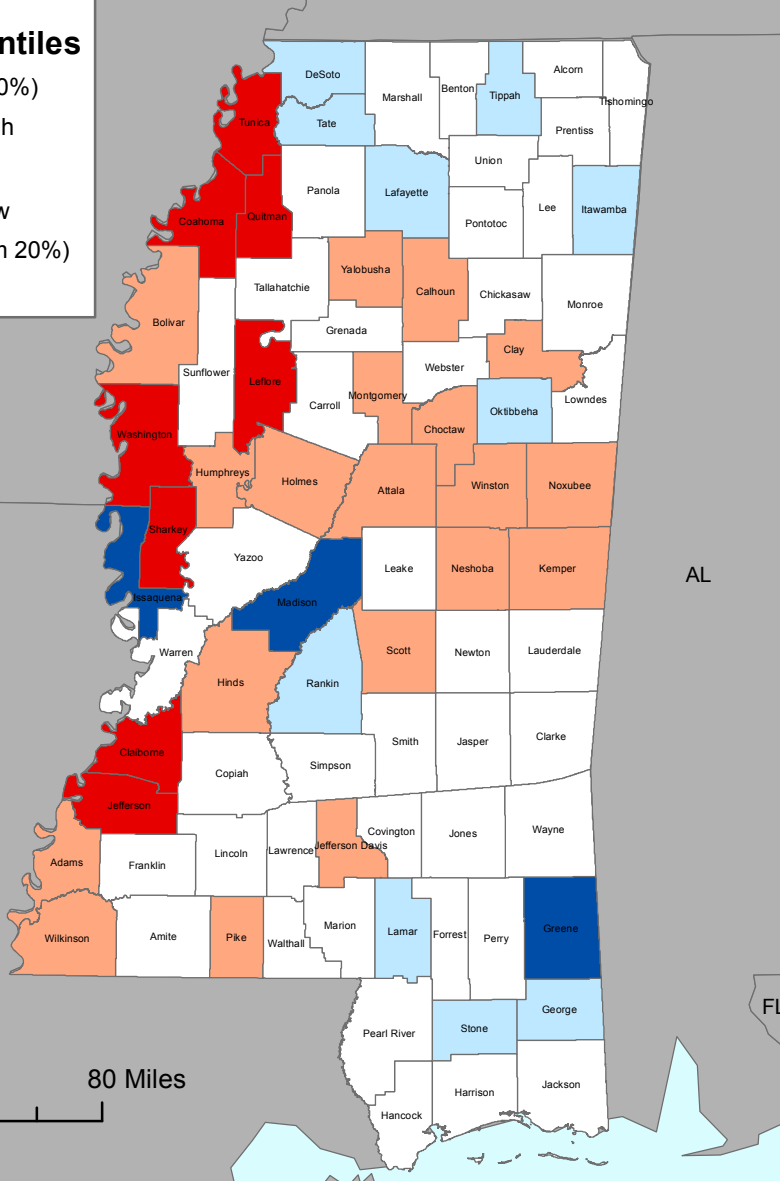

Social Vulnerability to Environmental Hazards

State of Mississippi

County Comparison Within the Nation

National Quantiles

- High (Top 20%)
- Medium High
- Medium
- Medium Low
- Low (Bottom 20%)

County Comparison within the State

State Quantiles

- High (Top 20%)
- Medium High
- Medium
- Medium Low
- Low (Bottom 20%)