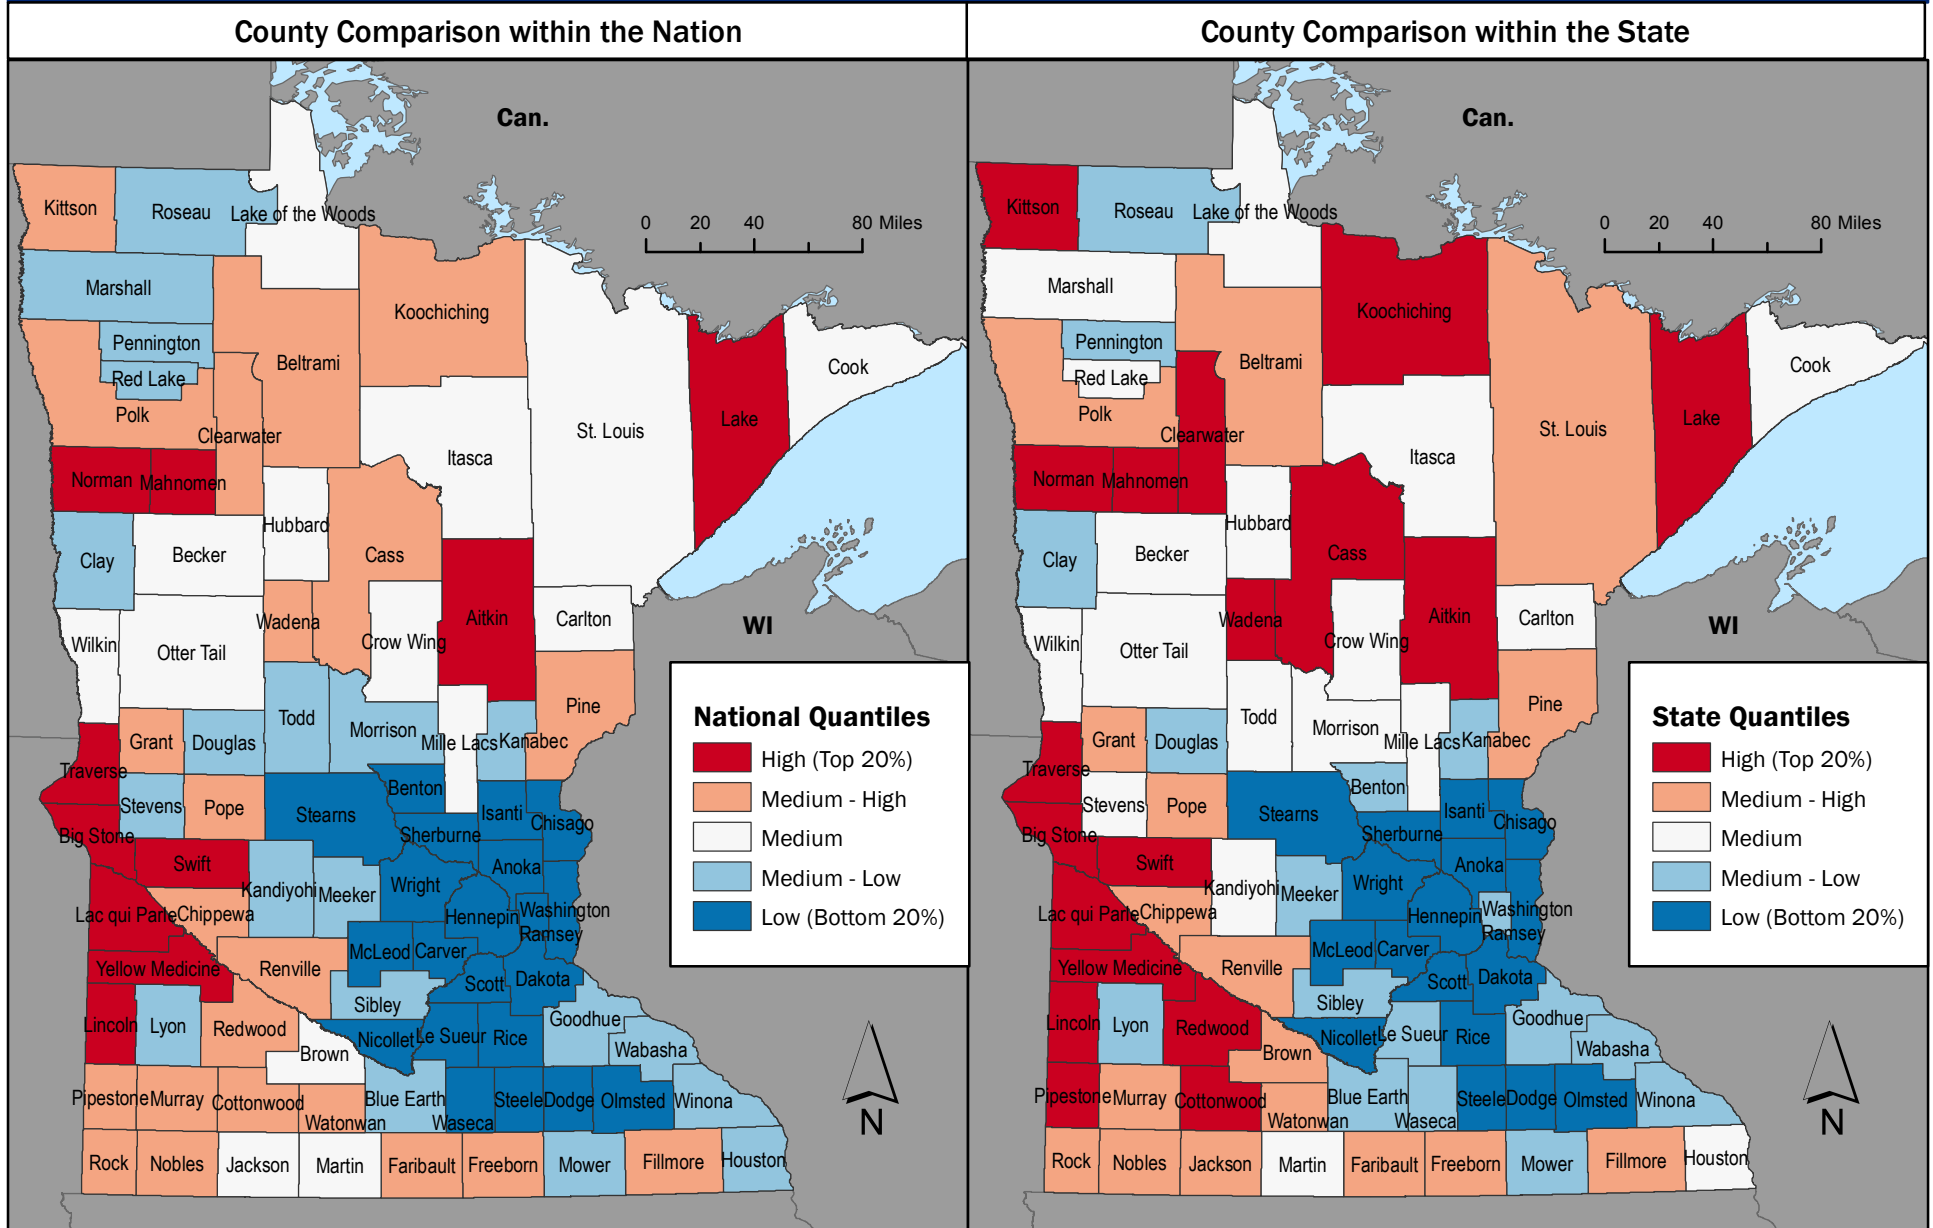

Social Vulnerability to Environmental Hazards

State of Minnesota

Social Vulnerability Index 2006-10
 Based on U.S. Census 2010 & American Community Survey, 2006-2010