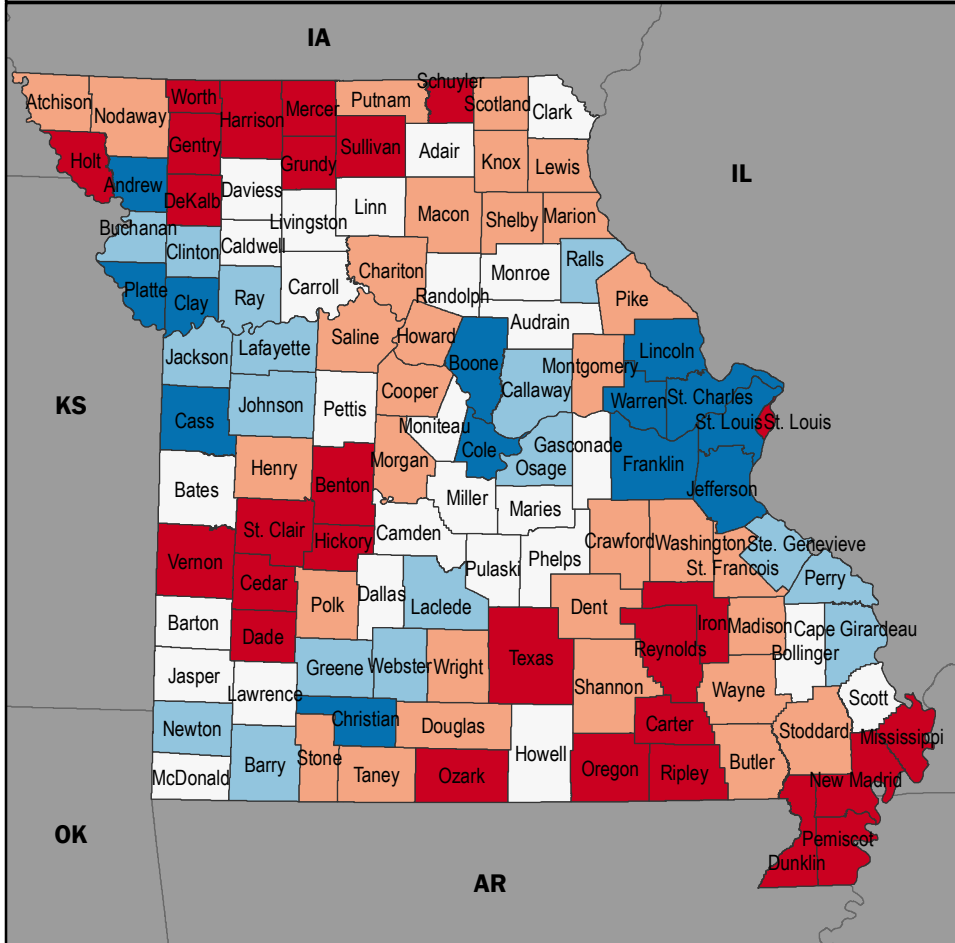

Social Vulnerability to Environmental Hazards

State of Missouri

County Comparison within the Nation

County Comparison within the State

0 20 40 80 Miles

National Quantiles

- High (Top 20%)
- Medium - High
- Medium
- Medium - Low
- Low (Bottom 20%)

0 20 40 80 Miles

State Quantiles

- High (Top 20%)
- Medium - High
- Medium
- Medium - Low
- Low (Bottom 20%)