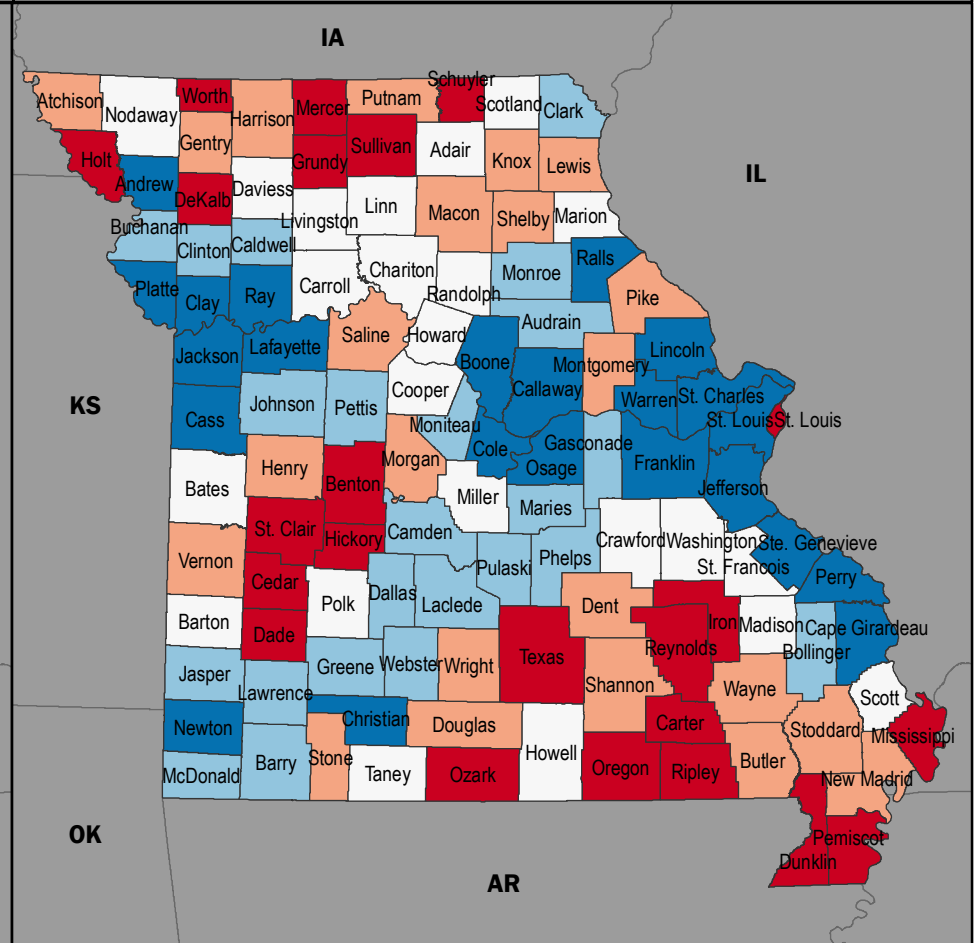

Social Vulnerability to Environmental Hazards

State of Missouri

County Comparison within the Nation

County Comparison within the State

0 20 40 80 Miles

National Quantiles

- High (Top 20%)
- Medium - High
- Medium
- Medium - Low
- Low (Bottom 20%)

0 20 40 80 Miles

State Quantiles

- High (Top 20%)
- Medium - High
- Medium
- Medium - Low
- Low (Bottom 20%)