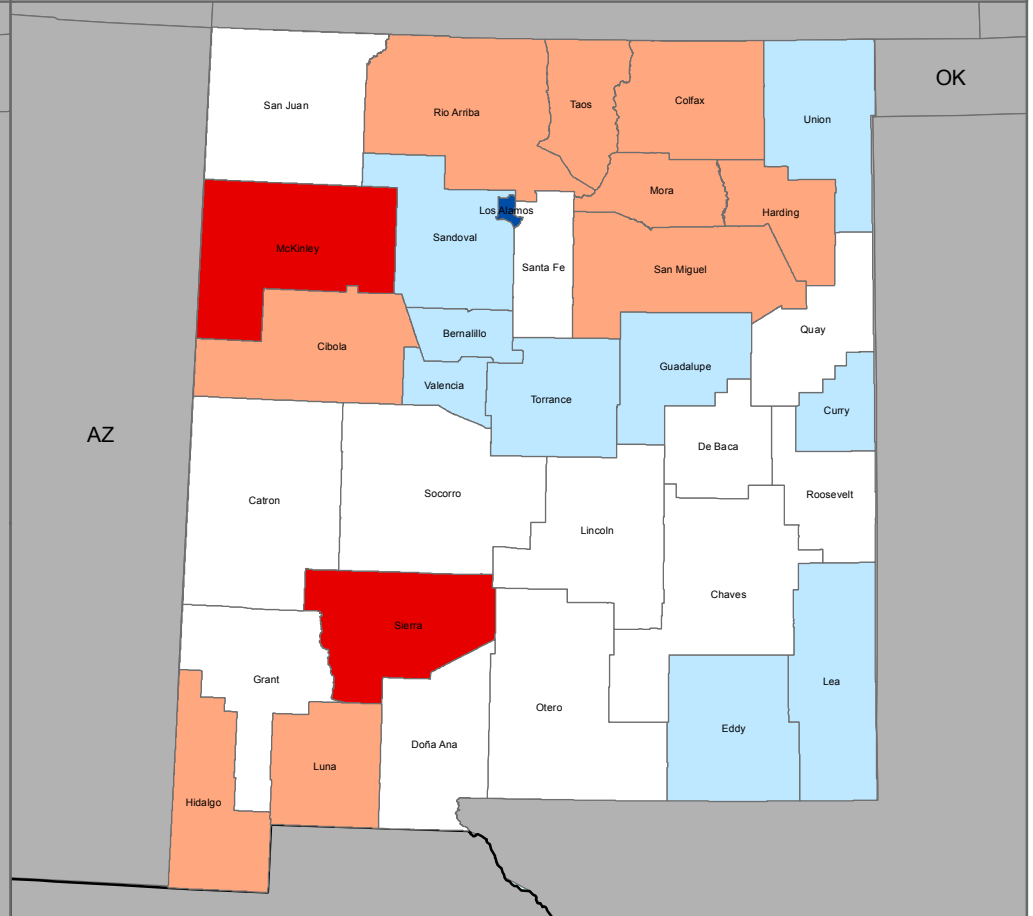

Social Vulnerability to Environmental Hazards

State of New Mexico

County Comparison Within the Nation

County Comparison within the State

0 25 50 100 Miles

National Quantiles

- High (Top 20%)
- Medium High
- Medium
- Medium Low
- Low (Bottom 20%)

0 25 50 100 Miles

State Quantiles

- High (Top 20%)
- Medium High
- Medium
- Medium Low
- Low (Bottom 20%)