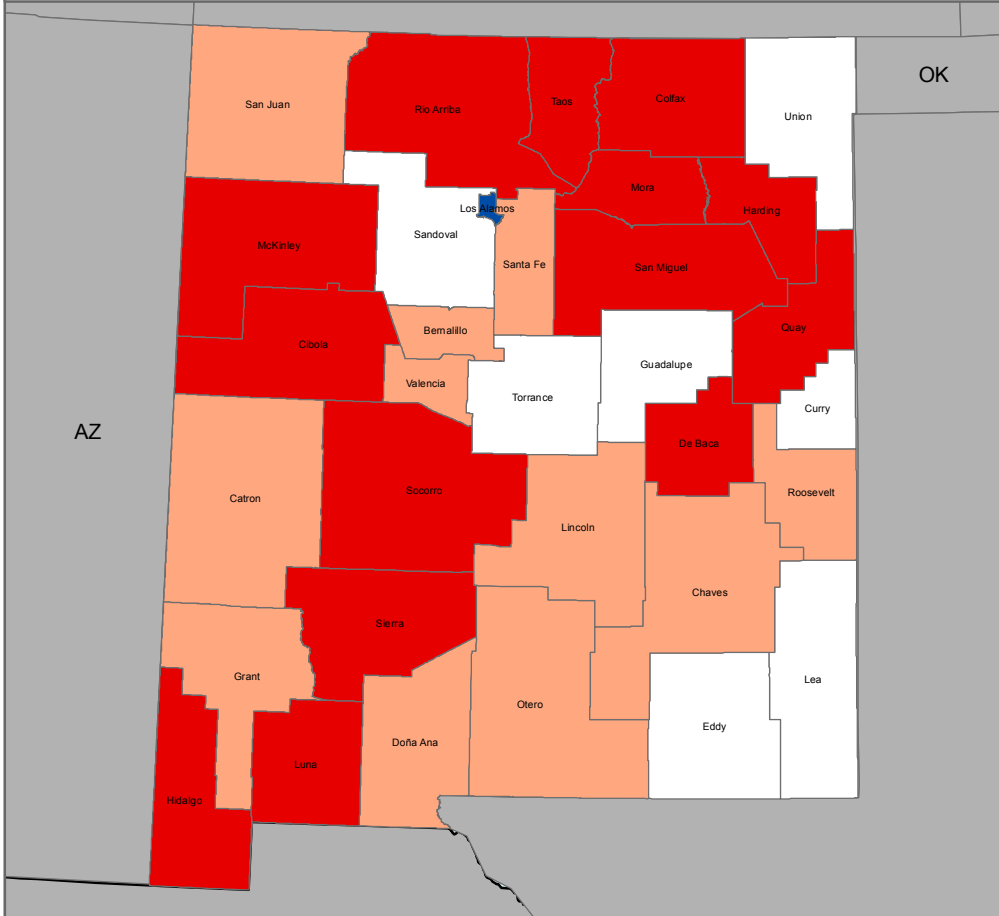

Social Vulnerability to Environmental Hazards

State of New Mexico

County Comparison Within the Nation

County Comparison within the State

0 25 50 100 Miles

National Quantiles

- High (Top 20%)
- Medium High
- Medium
- Medium Low
- Low (Bottom 20%)

0 25 50 100 Miles

State Quantiles

- High (Top 20%)
- Medium High
- Medium
- Medium Low
- Low (Bottom 20%)