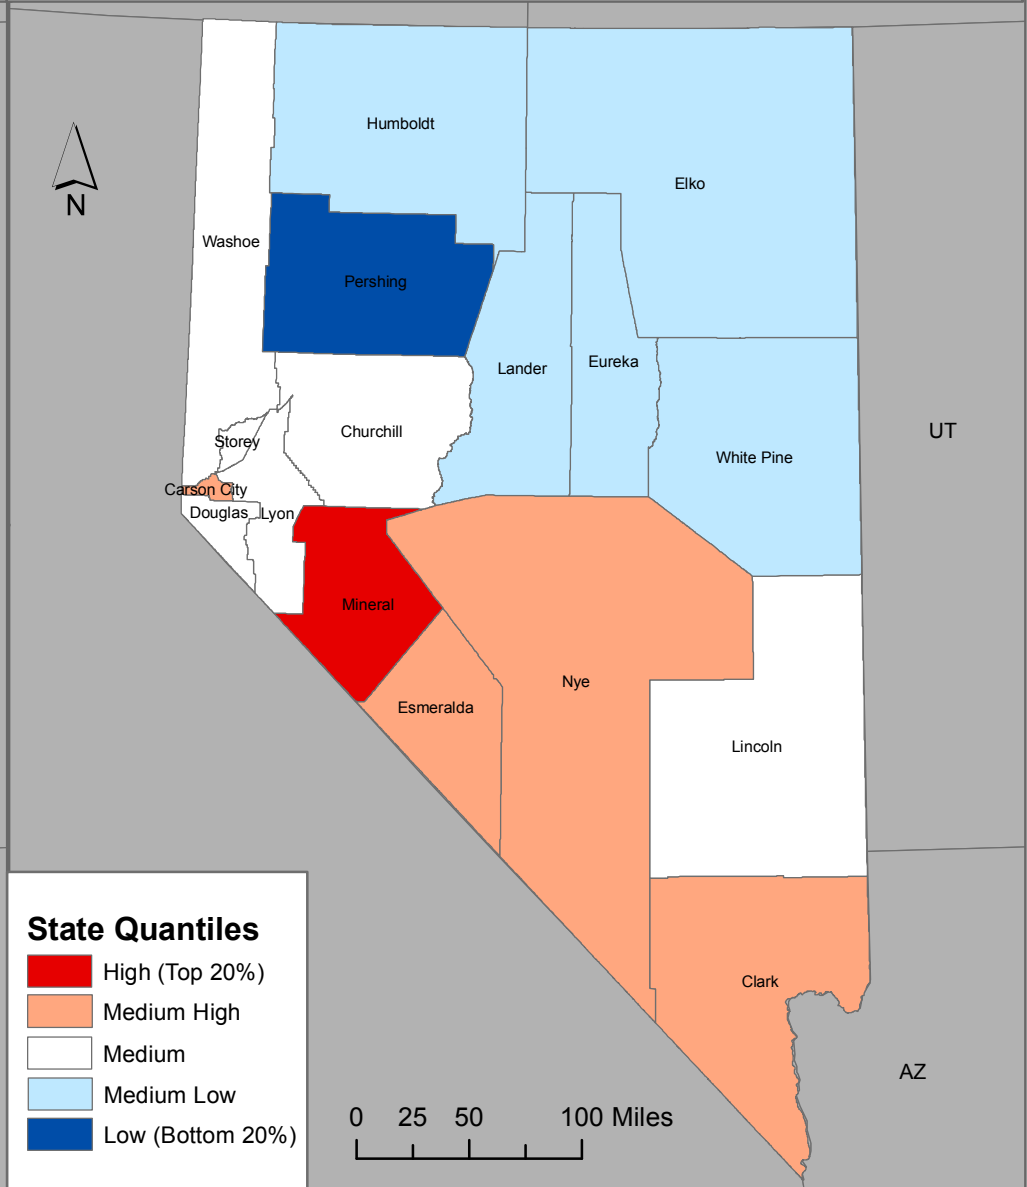

Social Vulnerability to Environmental Hazards State of Nevada

County Comparison Within the Nation

County Comparison within the State

National Quantiles

- High (Top 20%)
- Medium High
- Medium
- Medium Low
- Low (Bottom 20%)

0 25 50 100 Miles

State Quantiles

- High (Top 20%)
- Medium High
- Medium
- Medium Low
- Low (Bottom 20%)

0 25 50 100 Miles