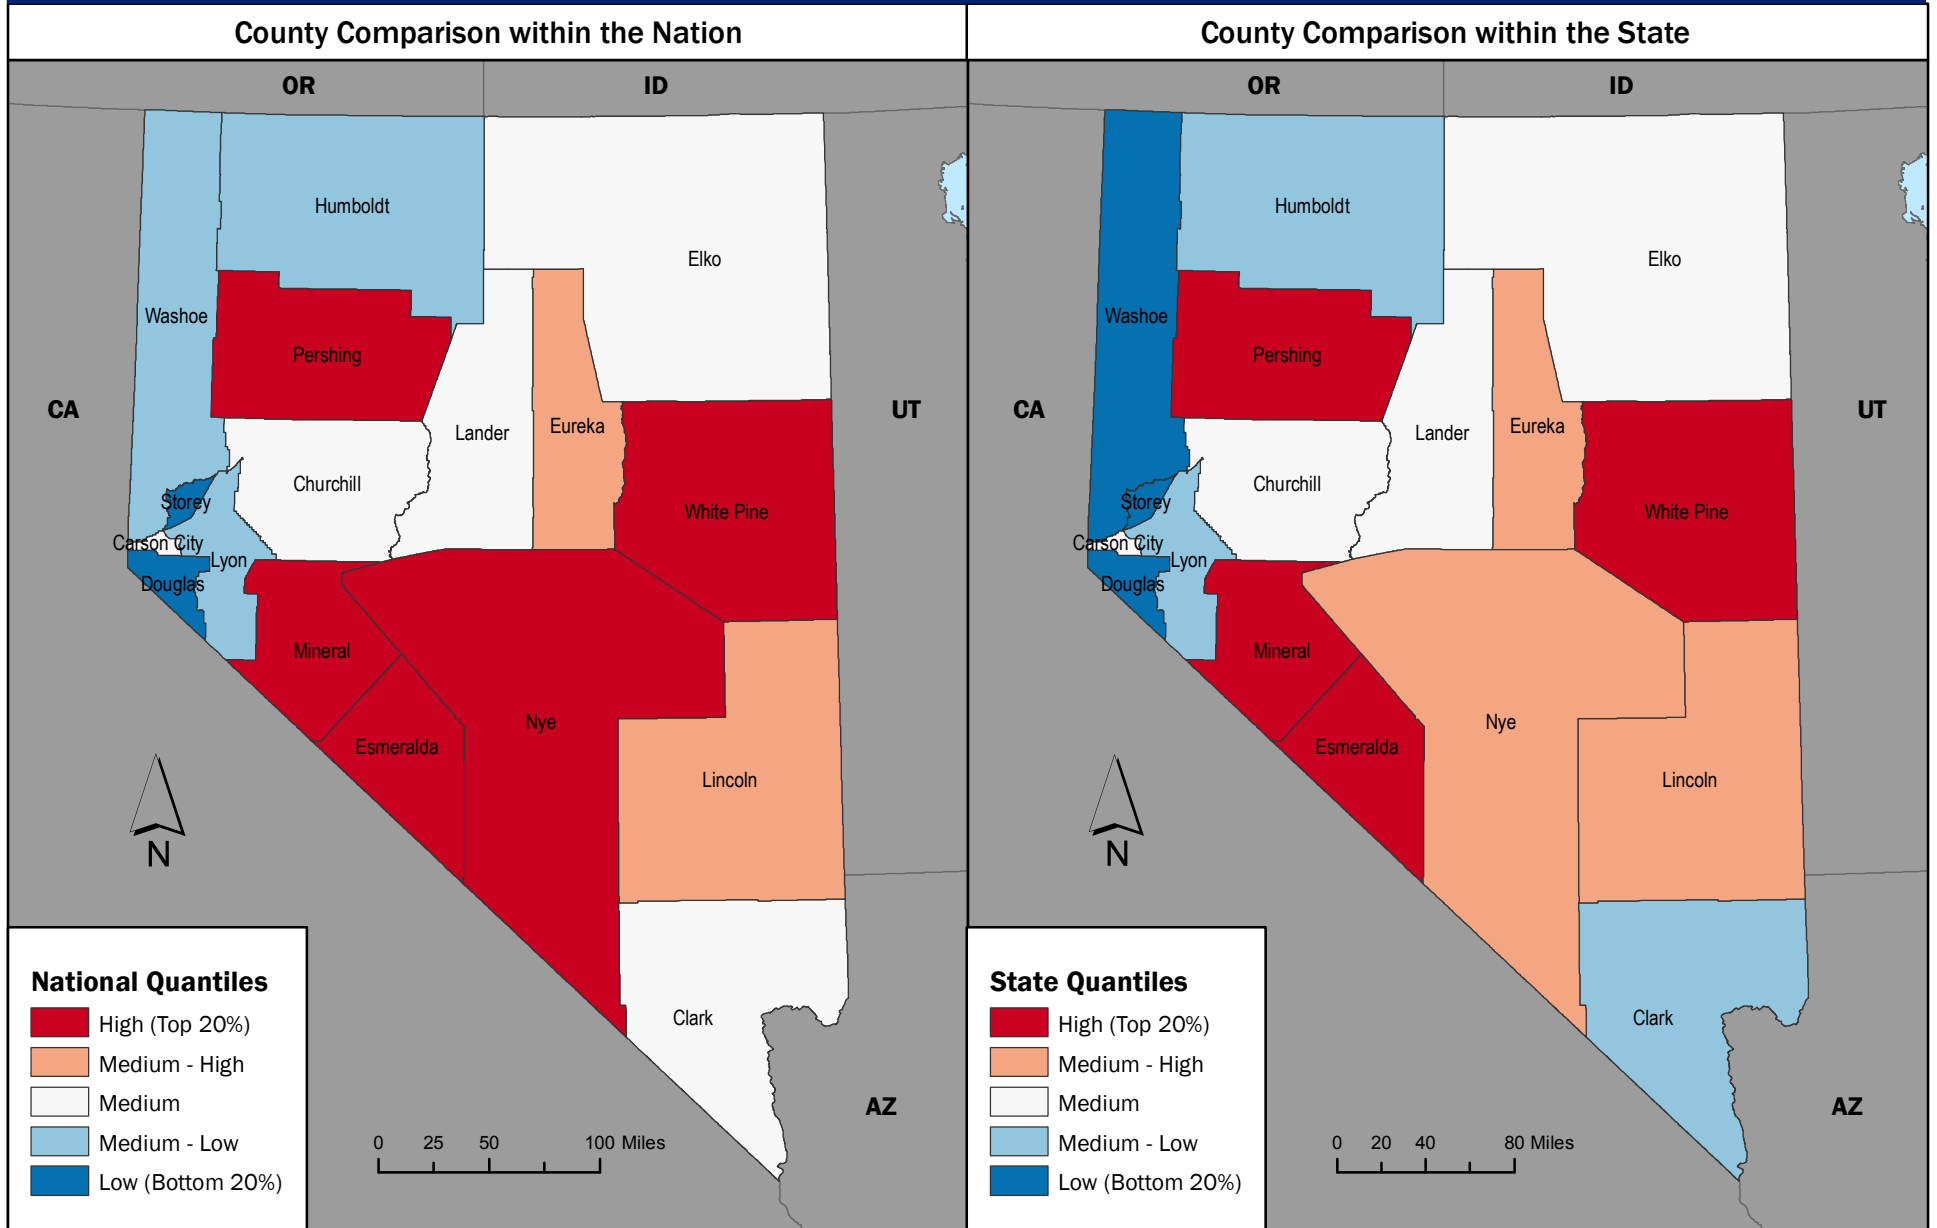

Social Vulnerability to Environmental Hazards

State of Nevada

Social Vulnerability Index 2006-10
 Based on U.S. Census 2010 & American Community Survey, 2006-2010