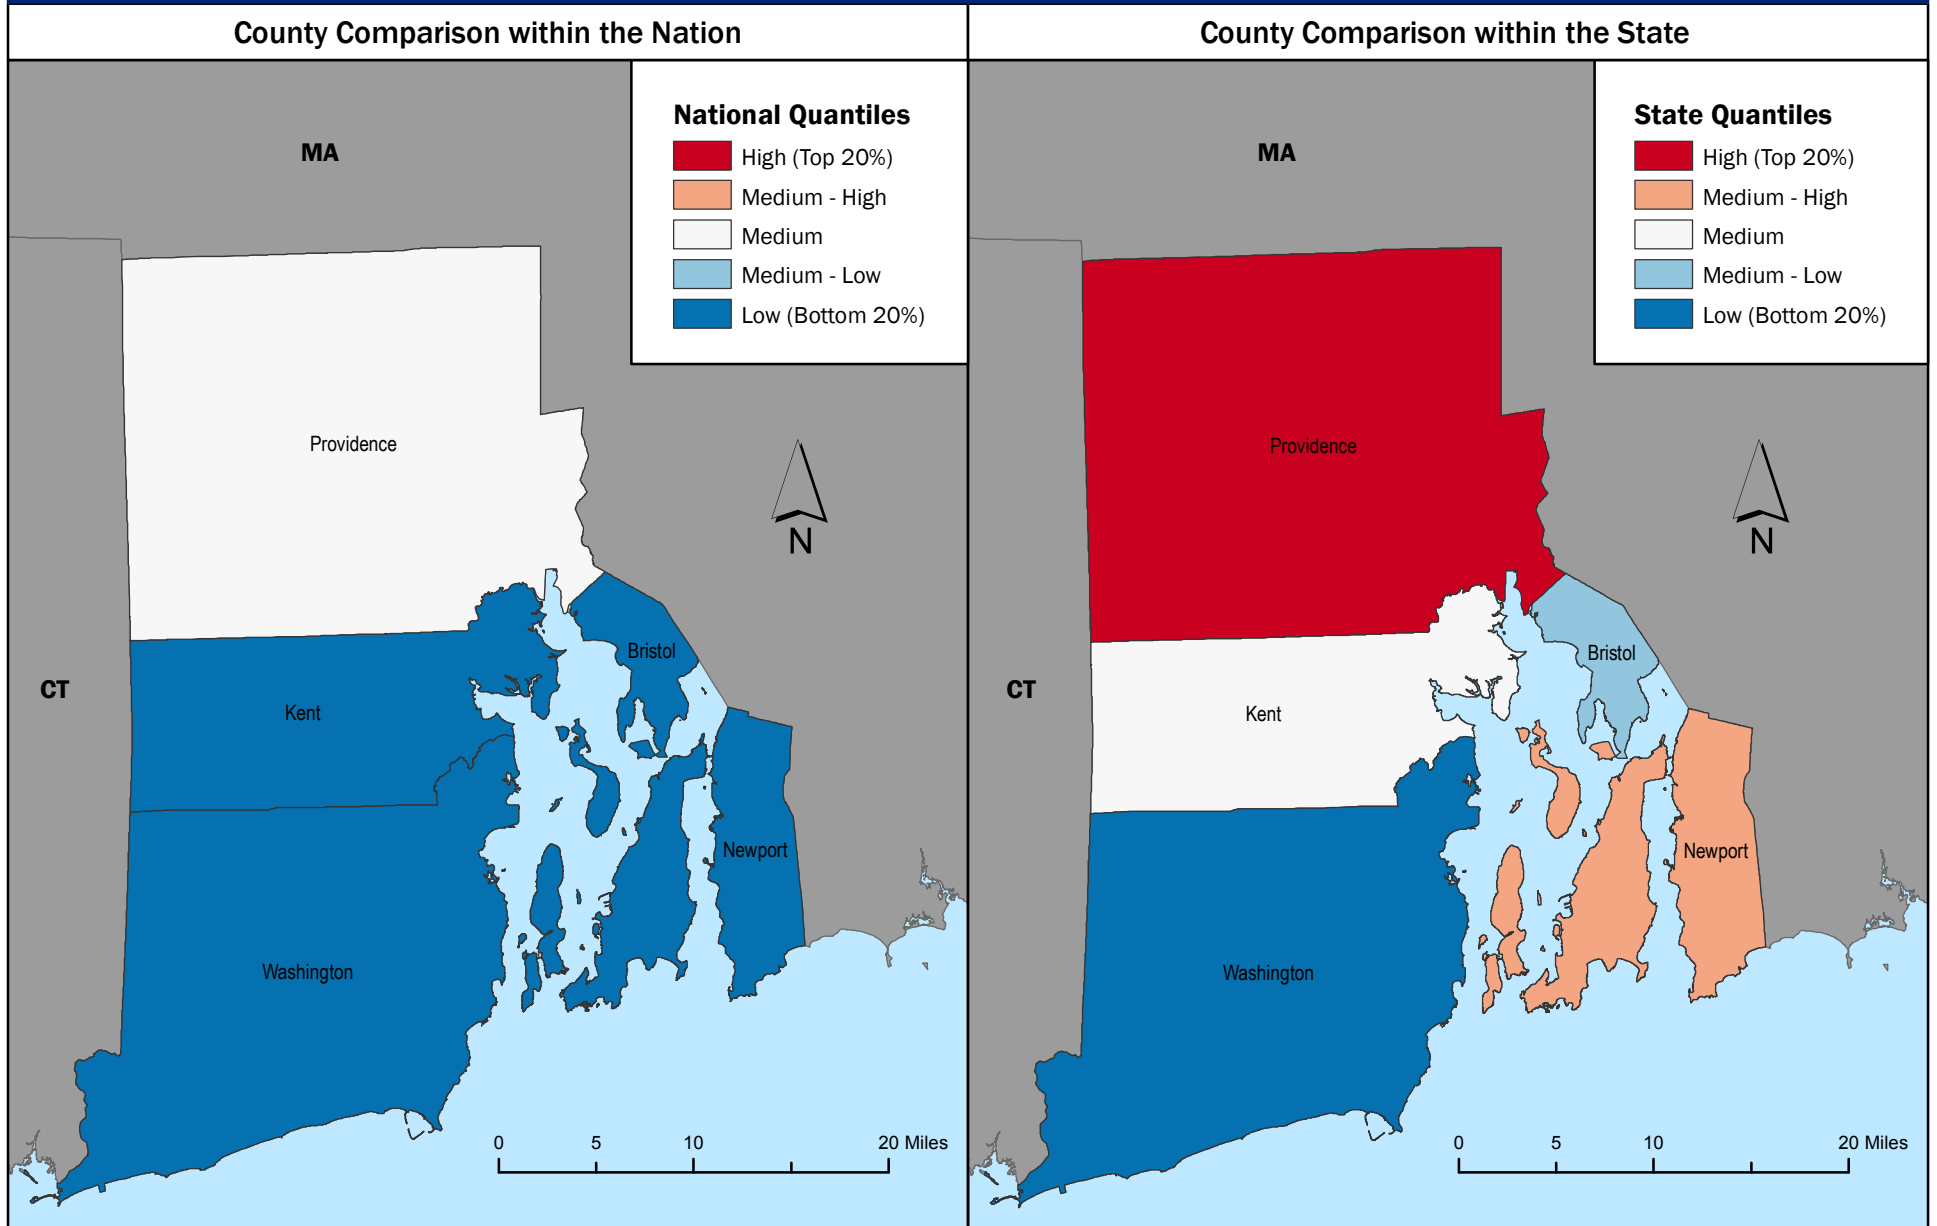

Social Vulnerability to Environmental Hazards

State of Rhode Island

Social Vulnerability Index 2006-10
 Based on U.S. Census 2010 & American Community Survey, 2006-2010