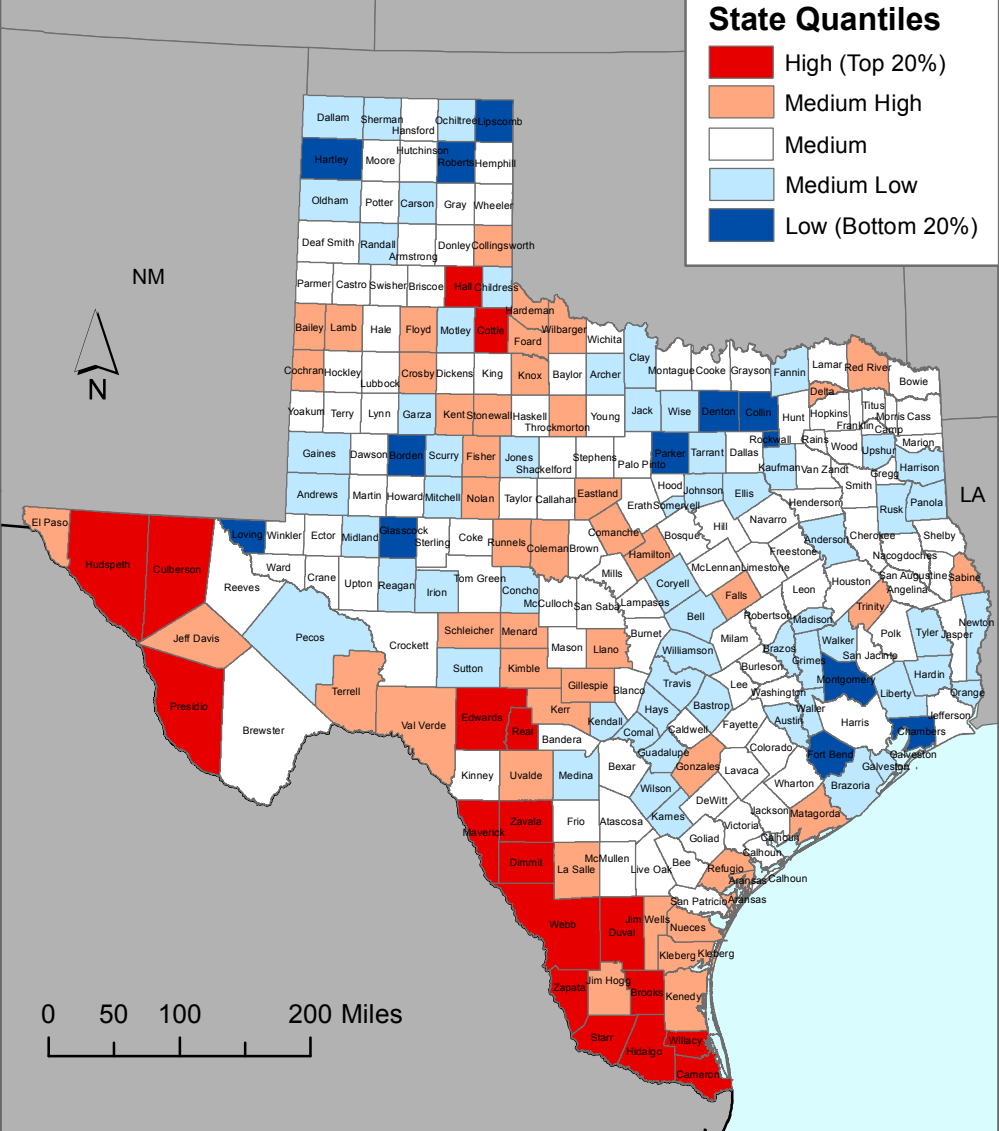

# Social Vulnerability to Environmental Hazards

## State of Texas

County Comparison Within the Nation

County Comparison Within the State

**National Quantiles**

- High (Top 20%)
- Medium High
- Medium
- Medium Low
- Low (Bottom 20%)

**State Quantiles**

- High (Top 20%)
- Medium High
- Medium
- Medium Low
- Low (Bottom 20%)

0 50 100 200 Miles

0 50 100 200 Miles