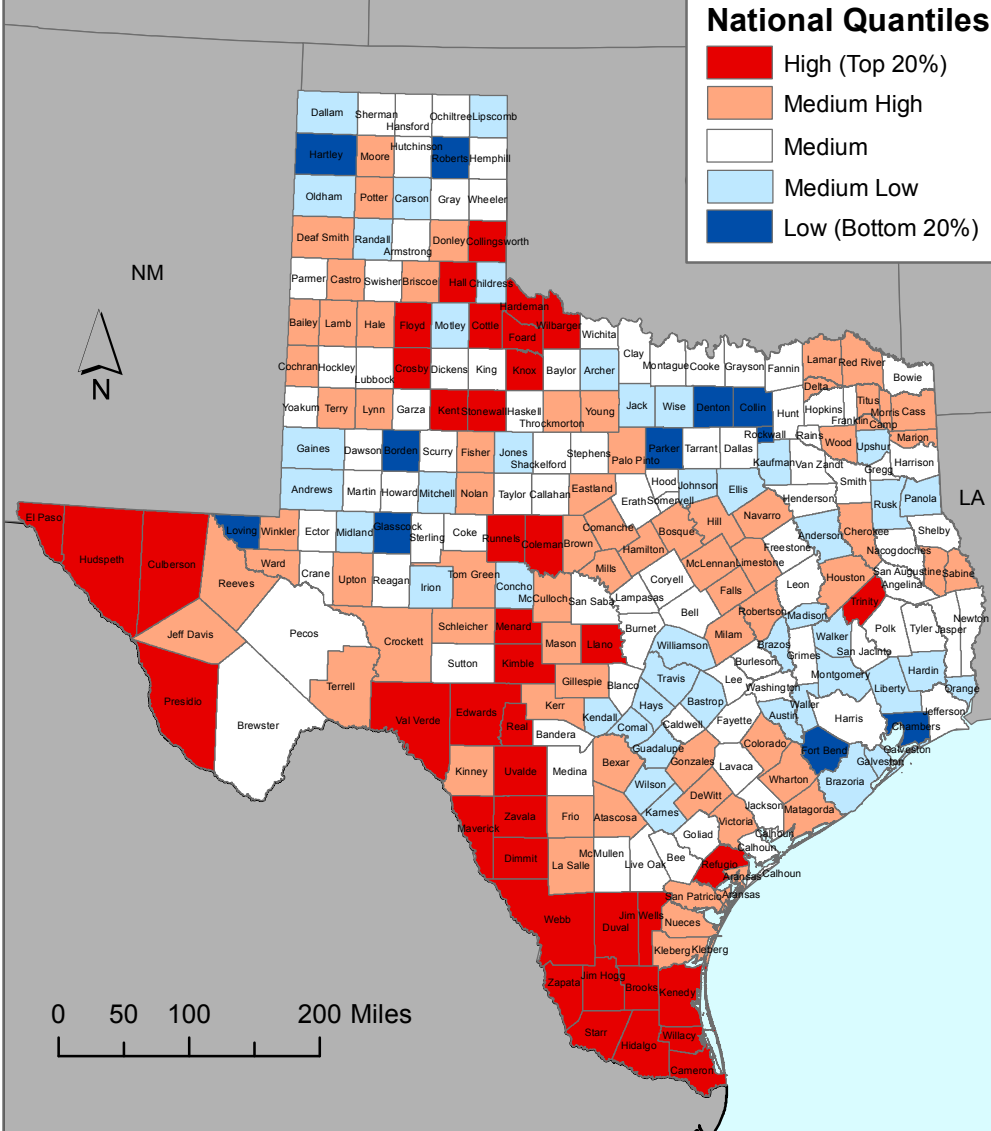

# Social Vulnerability to Environmental Hazards

## State of Texas

County Comparison Within the Nation

County Comparison Within the State

**National Quantiles**

- High (Top 20%)
- Medium High
- Medium
- Medium Low
- Low (Bottom 20%)

**State Quantiles**

- High (Top 20%)
- Medium High
- Medium
- Medium Low
- Low (Bottom 20%)

0 50 100 200 Miles

0 50 100 200 Miles