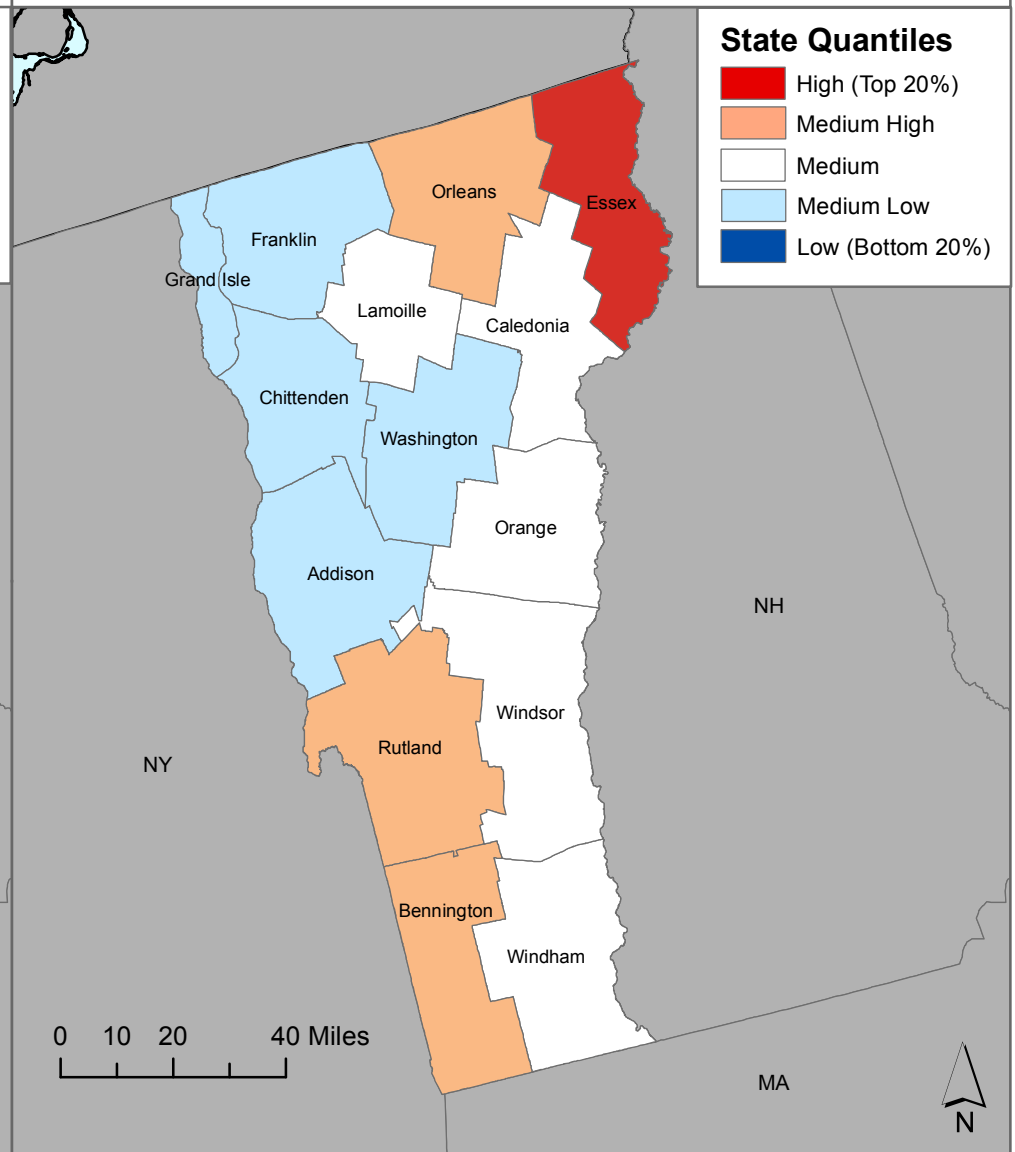

Social Vulnerability to Environmental Hazards

State of Vermont

County Comparison Within the Nation

County Comparison Within the State

Social Vulnerability Index 2010-2014
 Based on American Community Survey 2010-2014, 5 Year Census Data Product - ACS 2010-2014