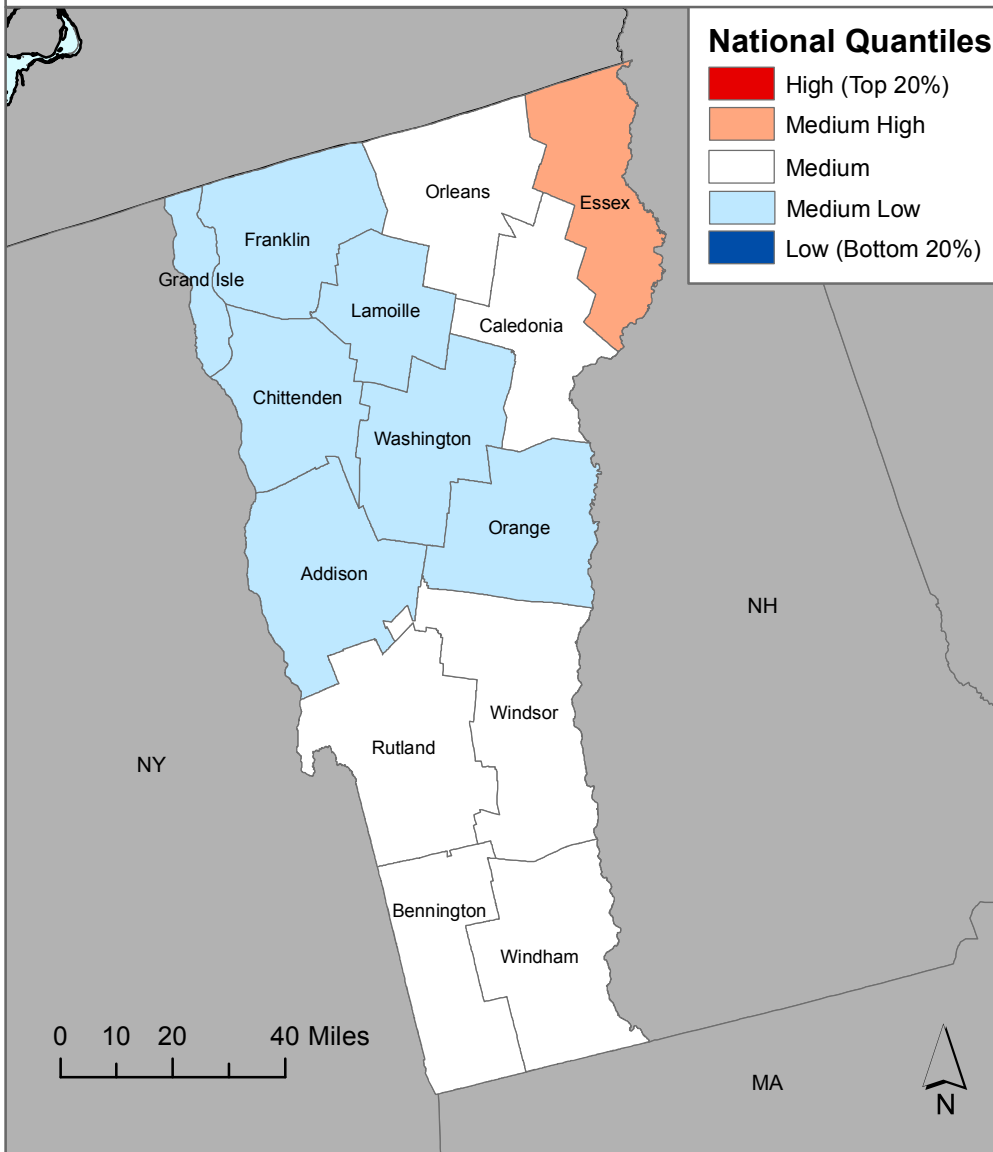

Social Vulnerability to Environmental Hazards

State of Vermont

County Comparison Within the Nation

County Comparison Within the State

Social Vulnerability Index 2010-2014
 Based on American Community Survey 2010-2014, 5 Year Census Data Product - ACS 2010-2014