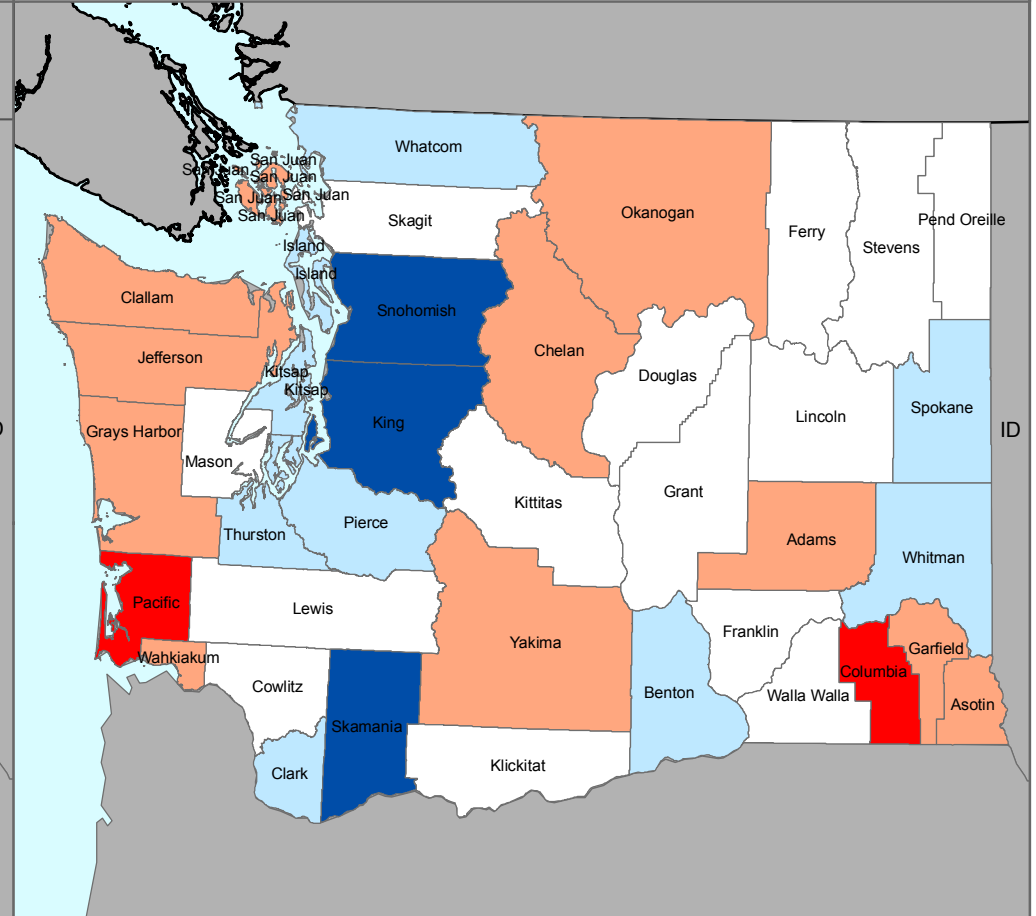

# Social Vulnerability to Environmental Hazards State of Washington

County Comparison Within the Nation

County Comparison within the State

0 25 50 100 Miles

**National Quantiles**

0 25 50 100 Miles

**State Quantiles**