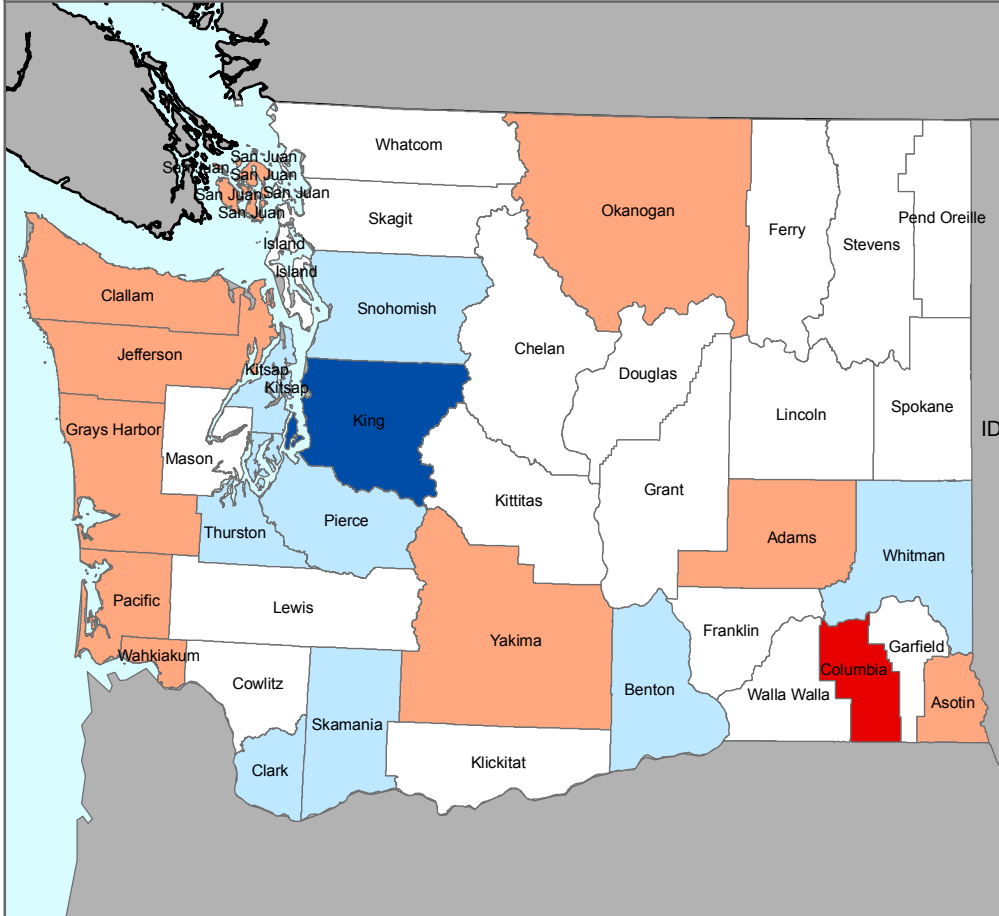

# Social Vulnerability to Environmental Hazards State of Washington

County Comparison Within the Nation

County Comparison within the State

0 25 50 100 Miles

**National Quantiles**

0 25 50 100 Miles

**State Quantiles**