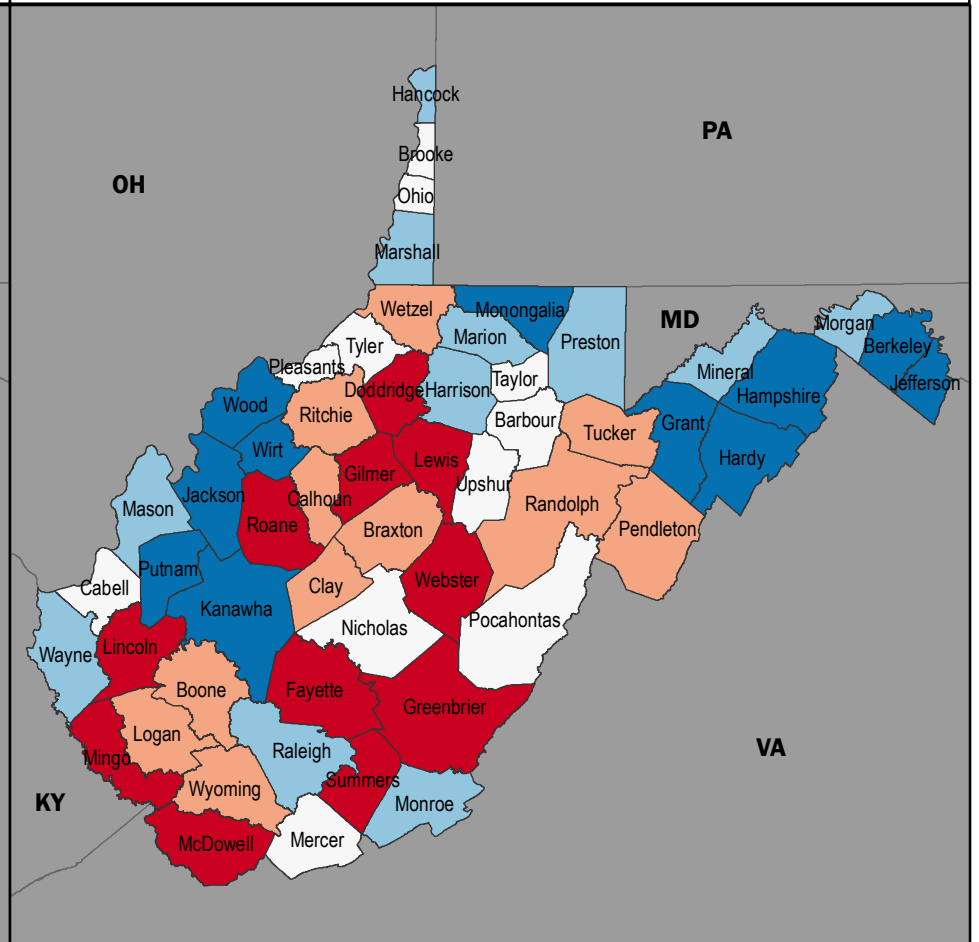

# Social Vulnerability to Environmental Hazards

## State of West Virginia

County Comparison within the Nation

County Comparison within the State

0 15 30 60 Miles

**National Quantiles**

- High (Top 20%)
- Medium - High
- Medium
- Medium - Low
- Low (Bottom 20%)

0 15 30 60 Miles

**State Quantiles**

- High (Top 20%)
- Medium - High
- Medium
- Medium - Low
- Low (Bottom 20%)