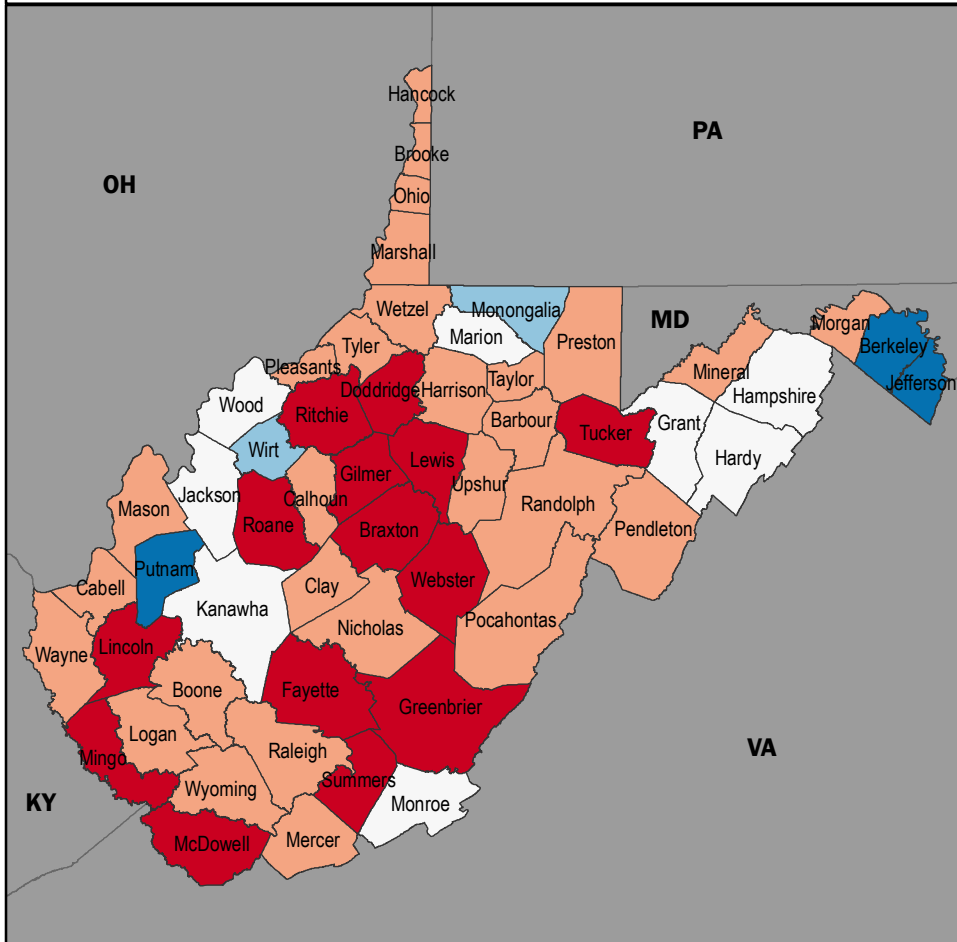

# Social Vulnerability to Environmental Hazards

## State of West Virginia

County Comparison within the Nation

County Comparison within the State

0 15 30 60 Miles

**National Quantiles**

- High (Top 20%)
- Medium - High
- Medium
- Medium - Low
- Low (Bottom 20%)

0 15 30 60 Miles

**State Quantiles**

- High (Top 20%)
- Medium - High
- Medium
- Medium - Low
- Low (Bottom 20%)