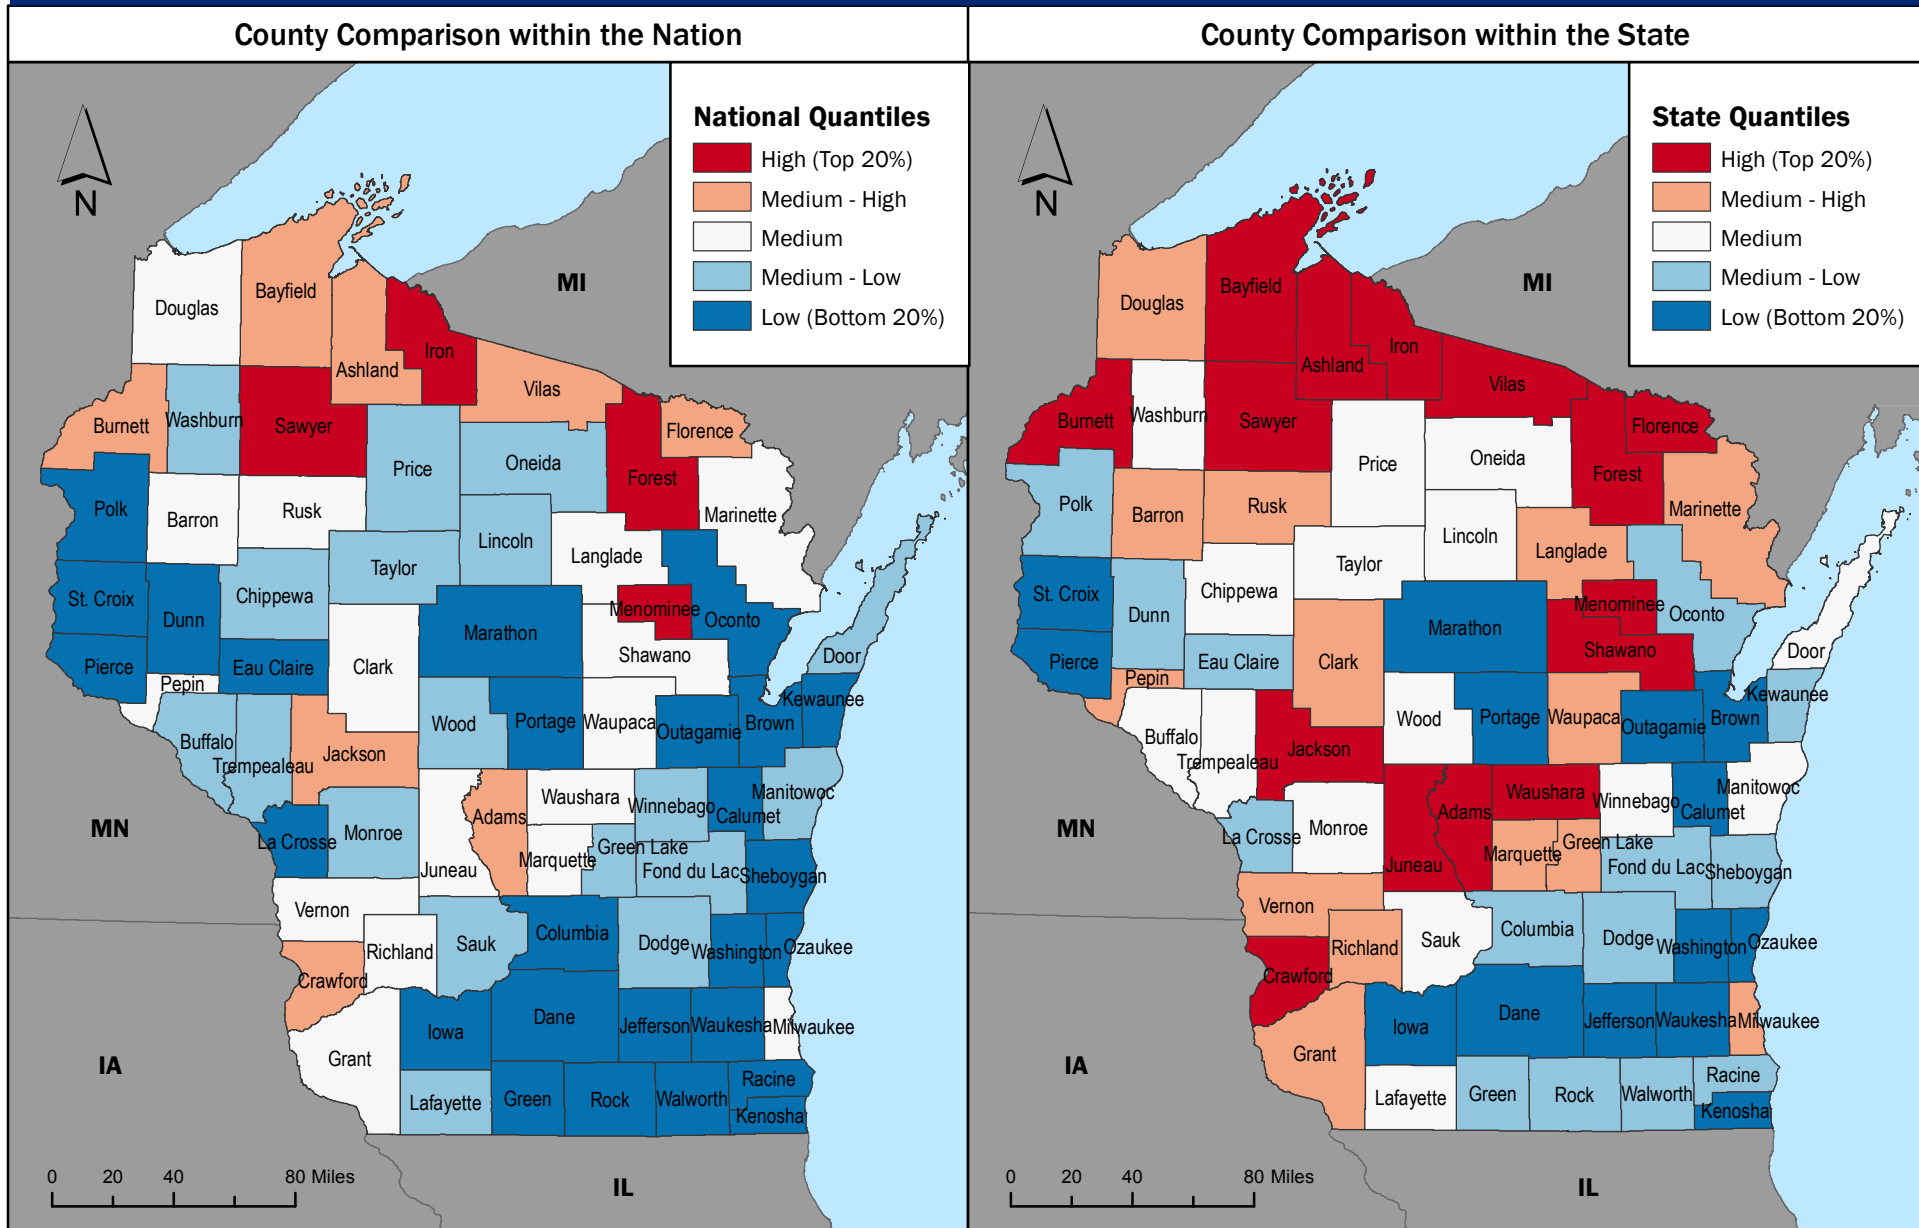

Social Vulnerability to Environmental Hazards State of Wisconsin

Social Vulnerability Index 2006-10
Based on U.S. Census 2010 & American Community Survey, 2006-2010