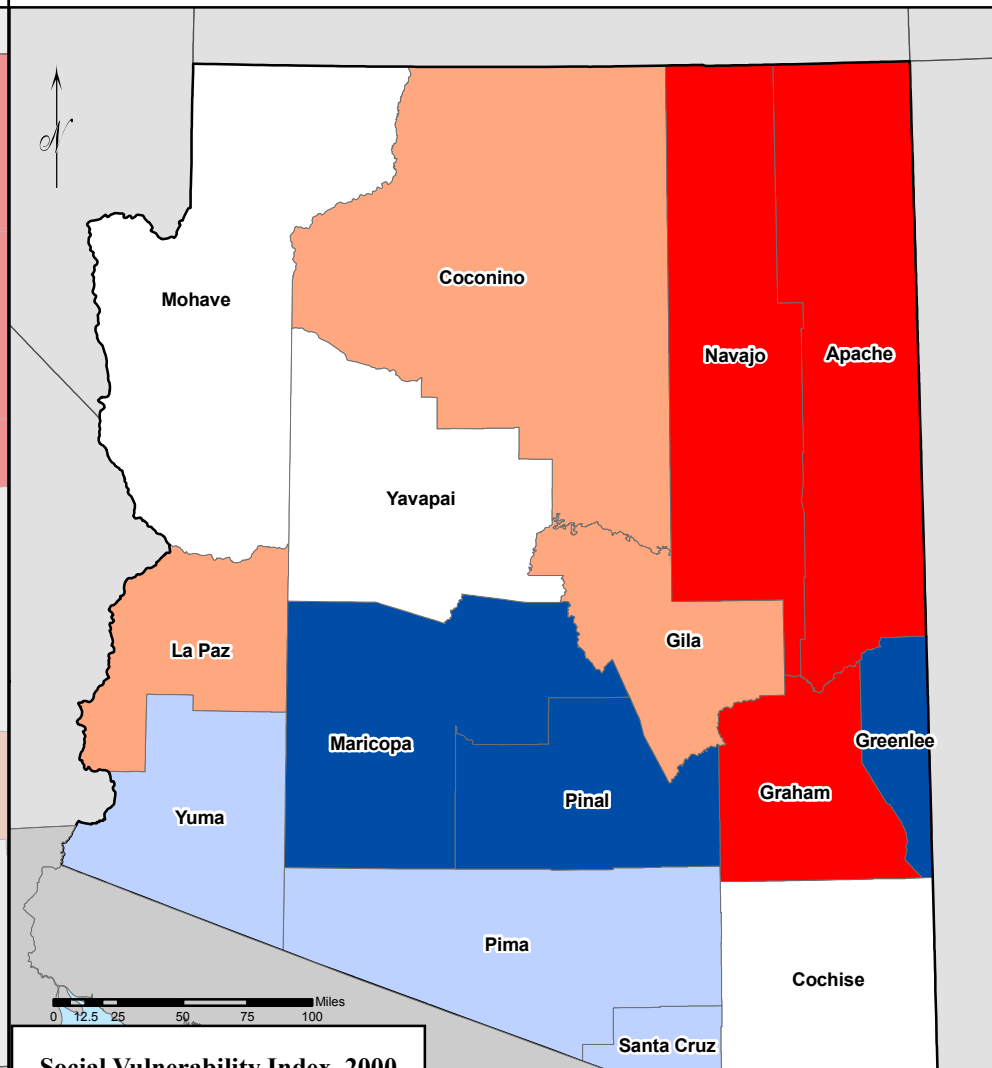

Social Vulnerability to Environmental Hazards, 2000

State of Arizona

County Comparison Within the Nation

County Comparison Within the State

Social Vulnerability Index, 2000

National Quantiles

- High (Top 20%)
- Medium - High
- Medium
- Medium - Low
- Low (Bottom 20%)

Social Vulnerability Index, 2000

State Quantiles

- High (Top 20%)
- Medium - High
- Medium
- Medium - Low
- Low (Bottom 20%)

HVRI