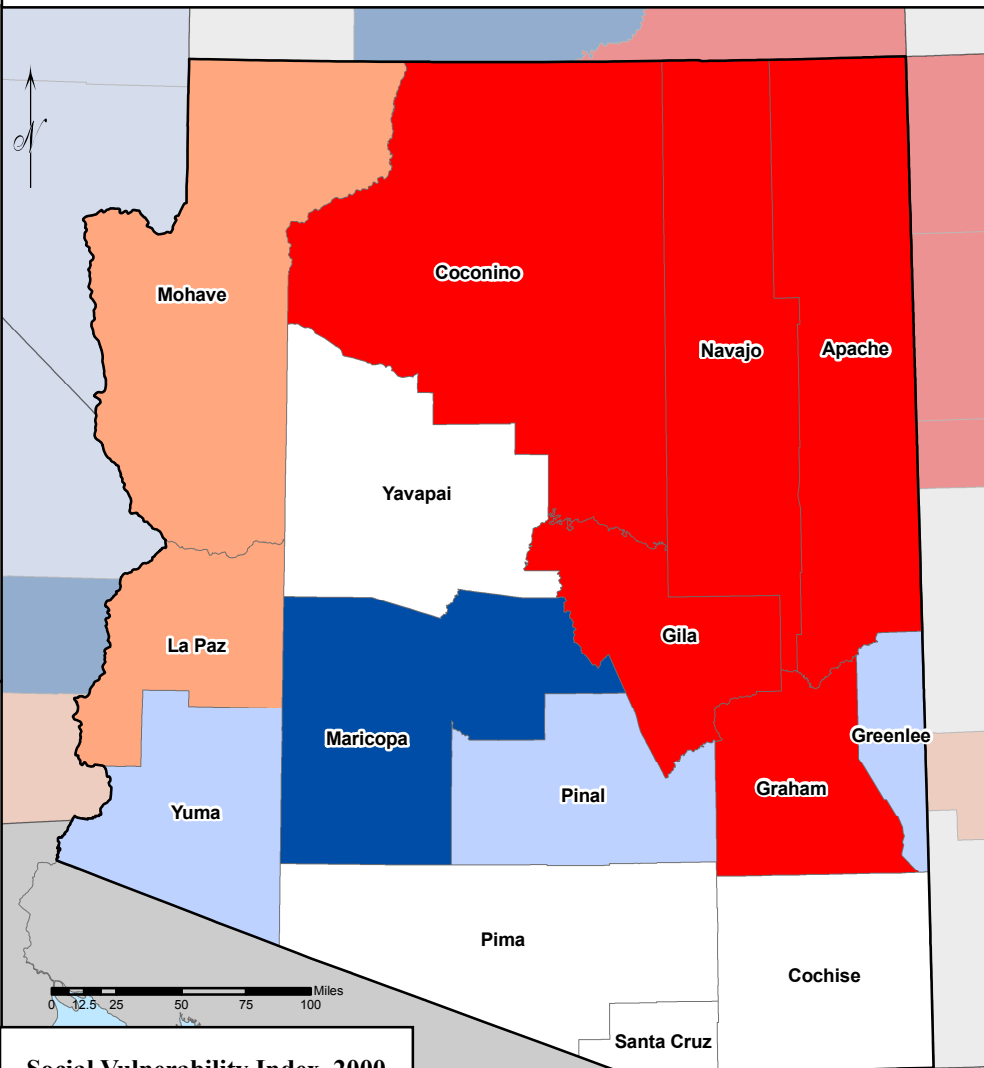

Social Vulnerability to Environmental Hazards, 2000

State of Arizona

County Comparison Within the Nation

County Comparison Within the State

Social Vulnerability Index, 2000

National Quantiles

- High (Top 20%)
- Medium - High
- Medium
- Medium - Low
- Low (Bottom 20%)

Social Vulnerability Index, 2000

State Quantiles

- High (Top 20%)
- Medium - High
- Medium
- Medium - Low
- Low (Bottom 20%)

HVRI