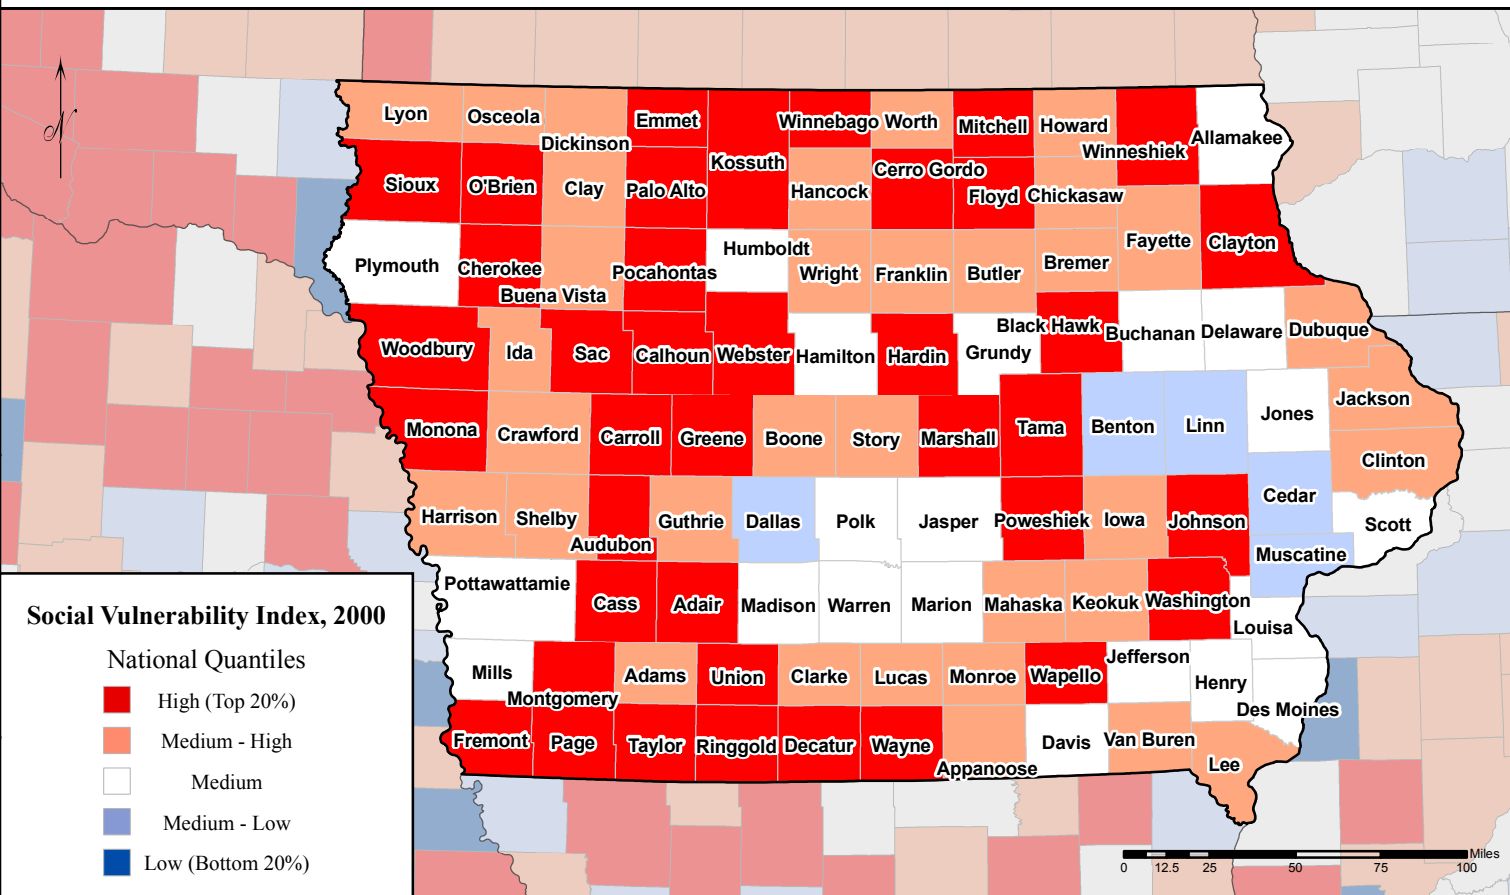

Social Vulnerability to Environmental Hazards, 2000

State of Iowa

County Comparison Within the Nation

County Comparison Within the State