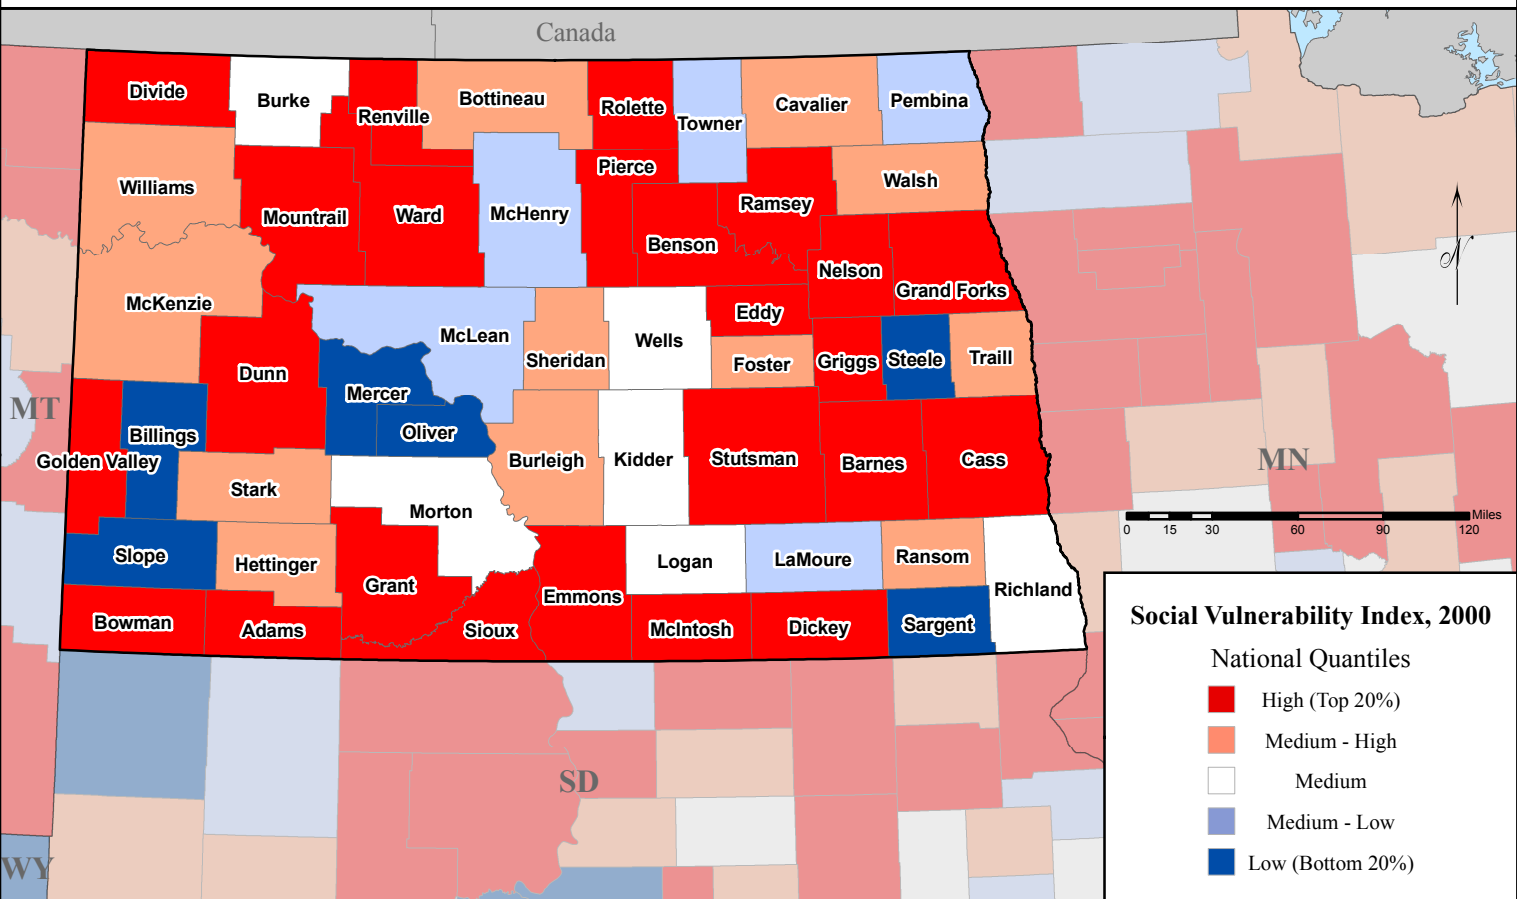

Social Vulnerability to Environmental Hazards, 2000

State of North Dakota

County Comparison Within the Nation

County Comparison Within the State