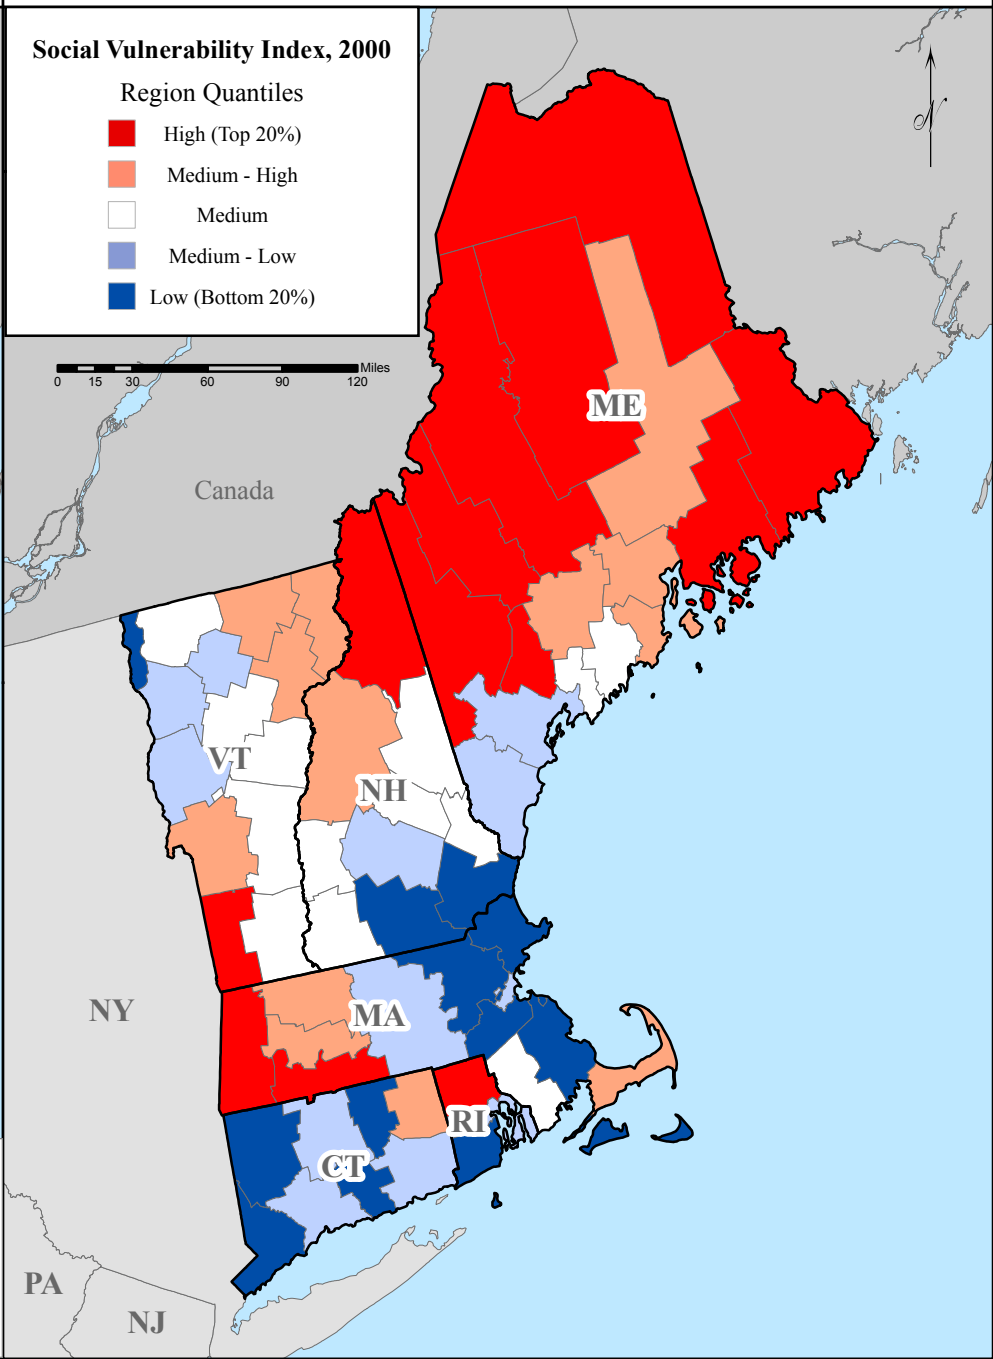

Social Vulnerability to Environmental Hazards, 2000

FEMA Region I

County Comparison Within the Nation

County Comparison Within the Region

Social Vulnerability Index, 2000

National Quantiles

- High (Top 20%)
- Medium - High
- Medium
- Medium - Low
- Low (Bottom 20%)

Social Vulnerability Index, 2000

Region Quantiles

- High (Top 20%)
- Medium - High
- Medium
- Medium - Low
- Low (Bottom 20%)

HVRI