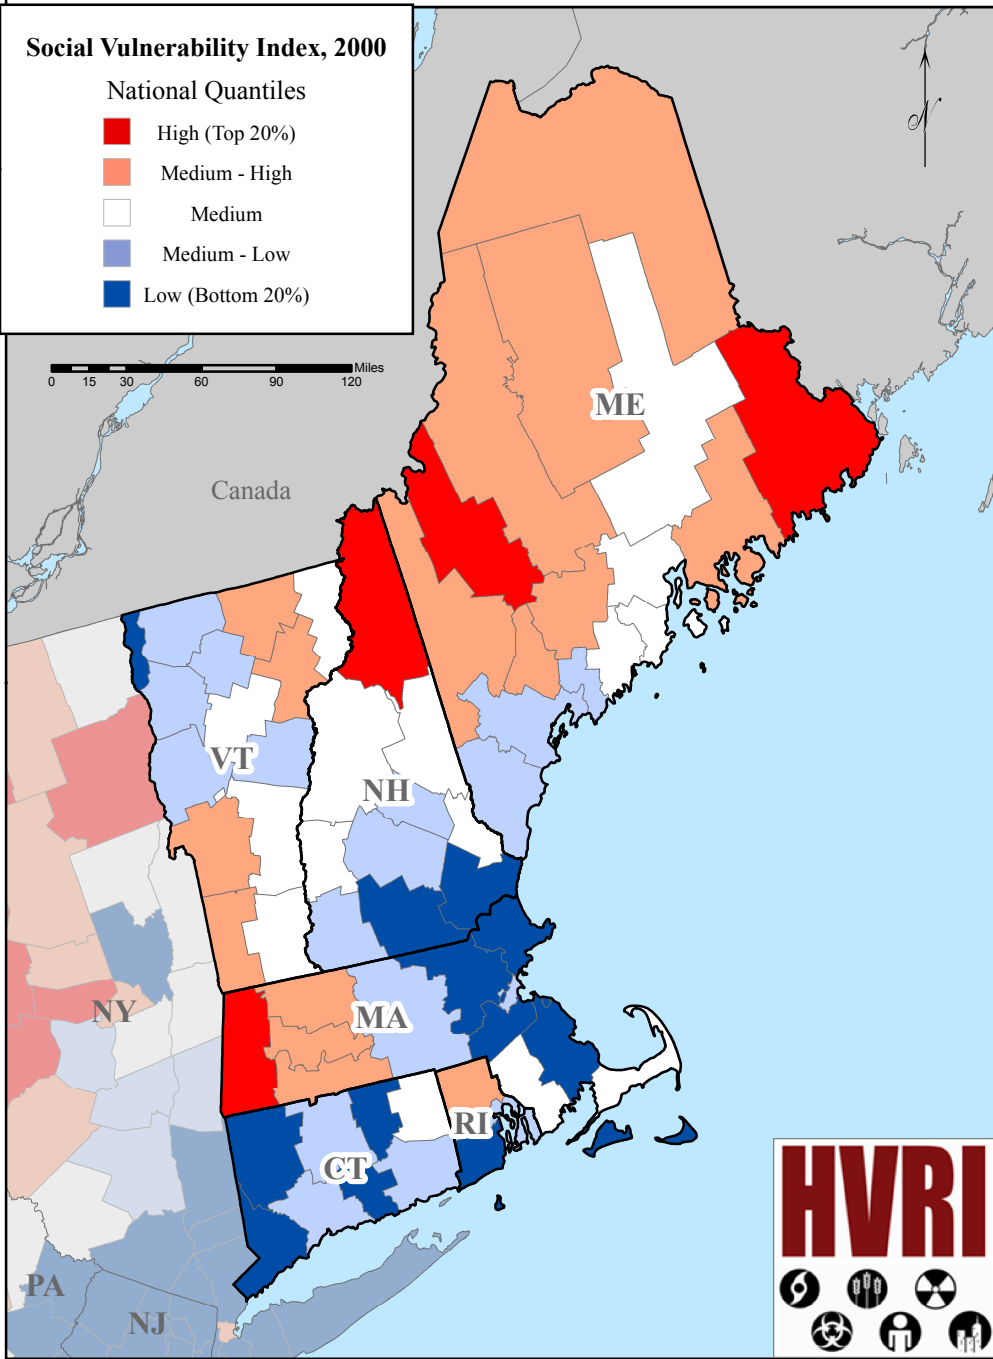

Social Vulnerability to Environmental Hazards, 2000

FEMA Region I

County Comparison Within the Nation

County Comparison Within the Region

Social Vulnerability Index, 2000

National Quantiles

- High (Top 20%)
- Medium - High
- Medium
- Medium - Low
- Low (Bottom 20%)

Social Vulnerability Index, 2000

Region Quantiles

- High (Top 20%)
- Medium - High
- Medium
- Medium - Low
- Low (Bottom 20%)

HVRI