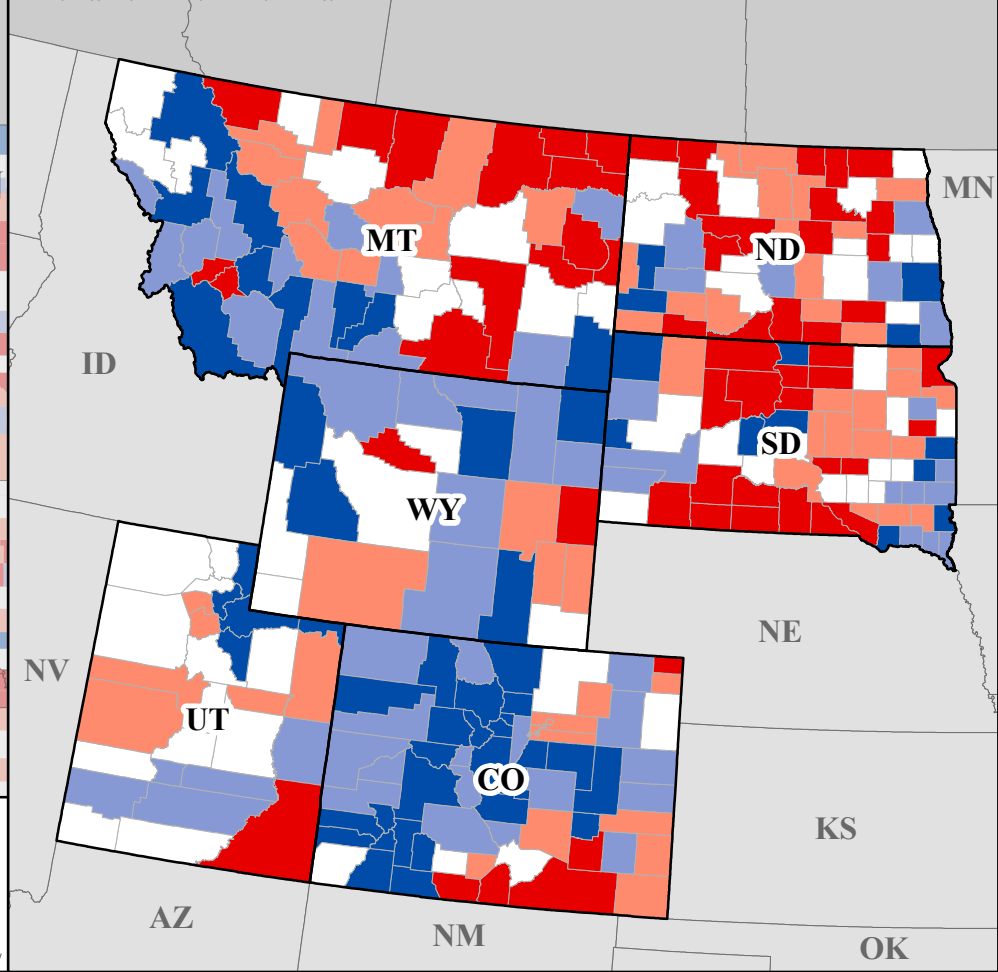

Social Vulnerability to Environmental Hazards, 2000

FEMA Region VIII

County Comparison Within the Nation

County Comparison Within the Region

Social Vulnerability Index, 2000

National Quantiles

- High (Top 20%)
- Medium - High
- Medium
- Medium - Low
- Low (Bottom 20%)

Social Vulnerability Index, 2000

Region Quantiles

- High (Top 20%)
- Medium - High
- Medium
- Medium - Low
- Low (Bottom 20%)

0 35 70 140 210 280 Miles

0 35 70 140 210 280 Miles

<http://www.cas.sc.edu/geog/hrl/>