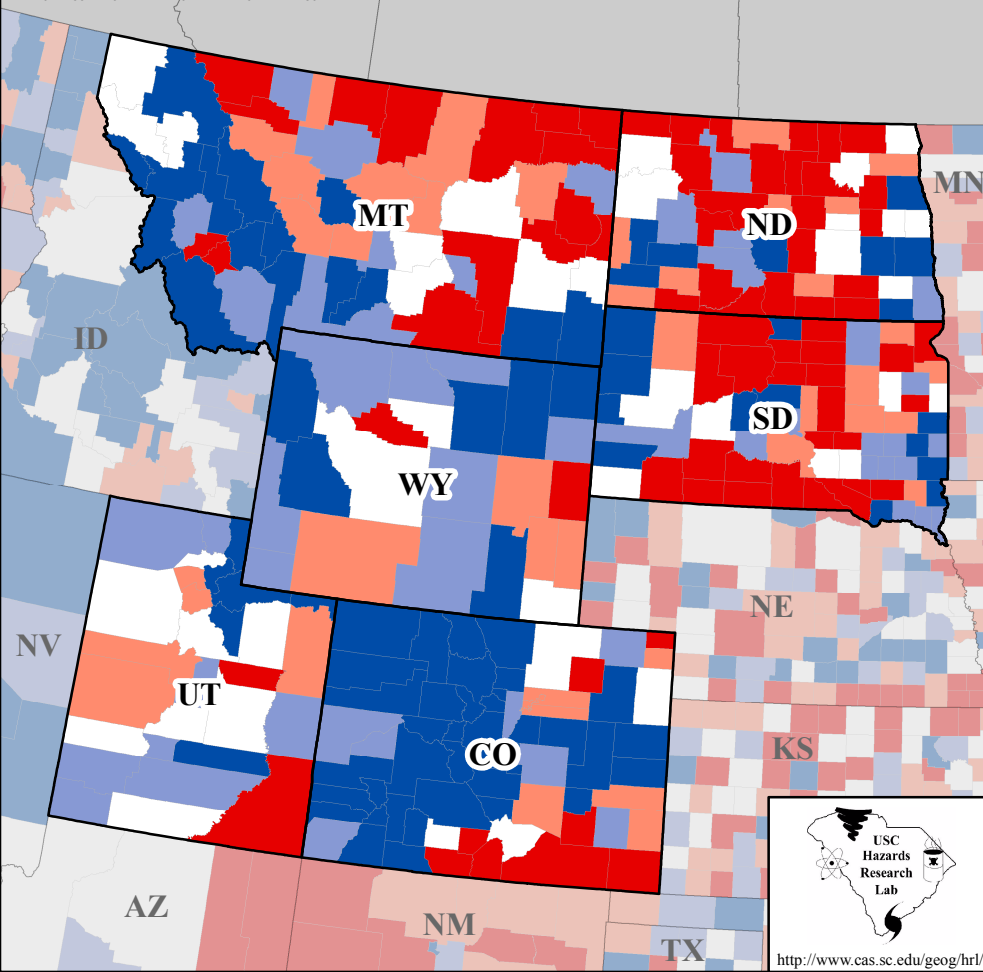

Social Vulnerability to Environmental Hazards, 2000

FEMA Region VIII

County Comparison Within the Nation

County Comparison Within the Region

Social Vulnerability Index, 2000

National Quantiles

- High (Top 20%)
- Medium - High
- Medium
- Medium - Low
- Low (Bottom 20%)

Social Vulnerability Index, 2000

Region Quantiles

- High (Top 20%)
- Medium - High
- Medium
- Medium - Low
- Low (Bottom 20%)

0 35 70 140 210 280 Miles

0 35 70 140 210 280 Miles

<http://www.cas.sc.edu/geog/hrl/>