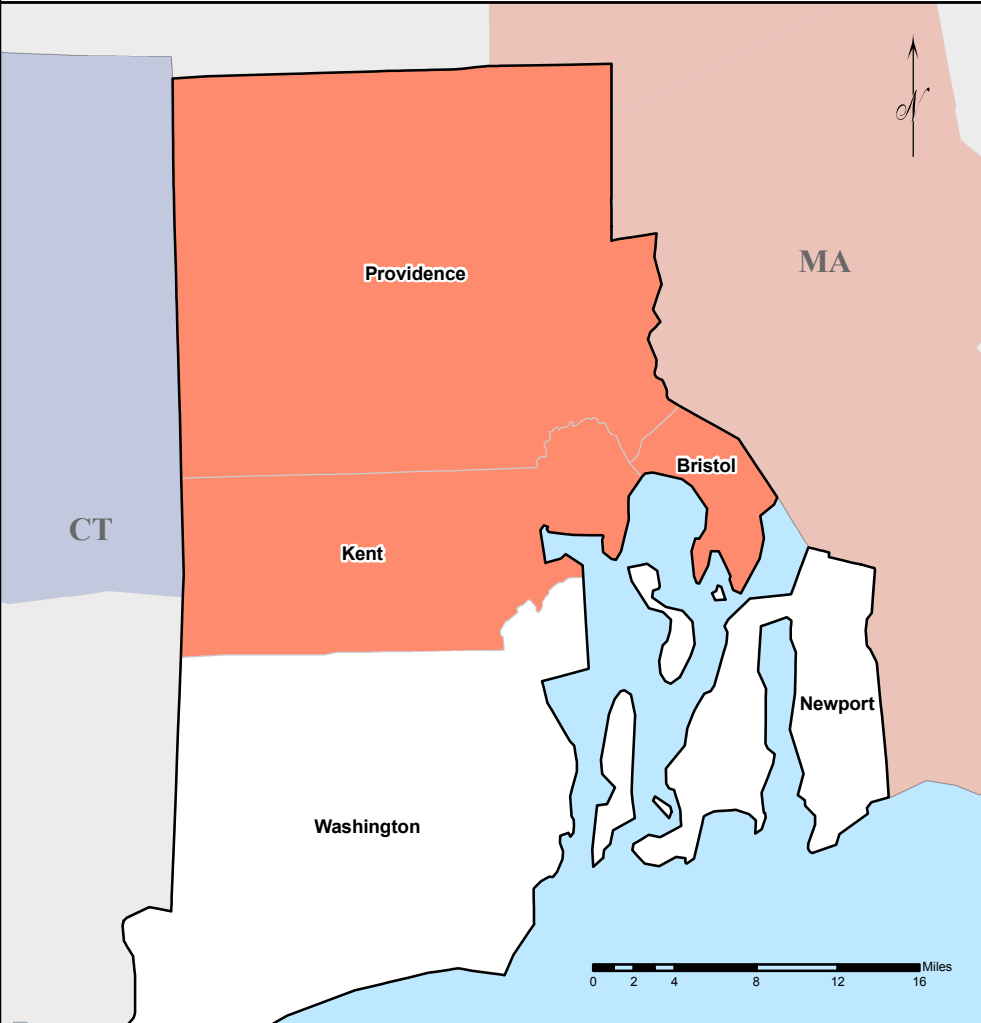

Social Vulnerability to Environmental Hazards, 2000

State of Rhode Island

County Comparison Within the Nation

County Comparison Within the State

Social Vulnerability Index, 2000

National Quantiles

- High (Top 20%)
- Medium - High
- Medium
- Medium - Low
- Low (Bottom 20%)

Social Vulnerability Index, 2000

State Quantiles

- High (Top 20%)
- Medium - High
- Medium
- Medium - Low
- Low (Bottom 20%)