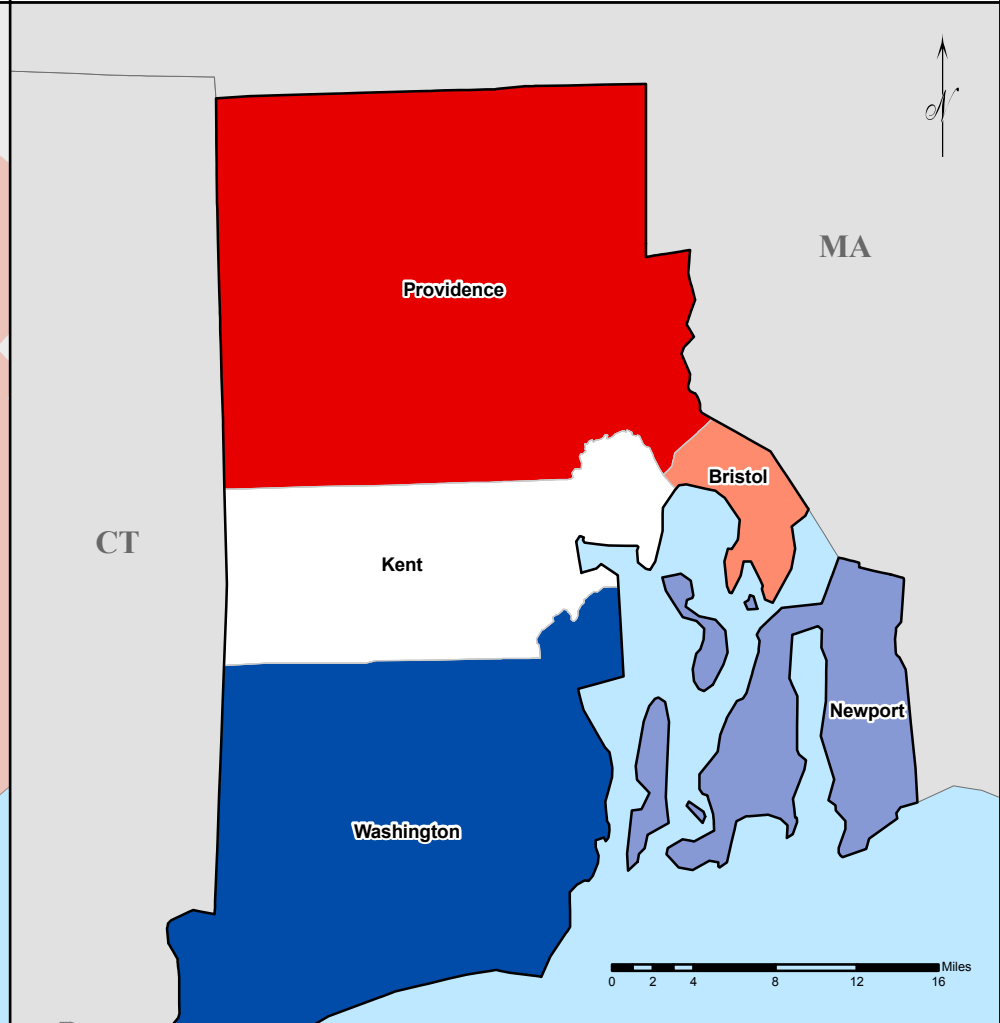

Social Vulnerability to Environmental Hazards, 2000

State of Rhode Island

County Comparison Within the Nation

County Comparison Within the State

Social Vulnerability Index, 2000

National Quantiles

- High (Top 20%)
- Medium - High
- Medium
- Medium - Low
- Low (Bottom 20%)

Social Vulnerability Index, 2000

State Quantiles

- High (Top 20%)
- Medium - High
- Medium
- Medium - Low
- Low (Bottom 20%)