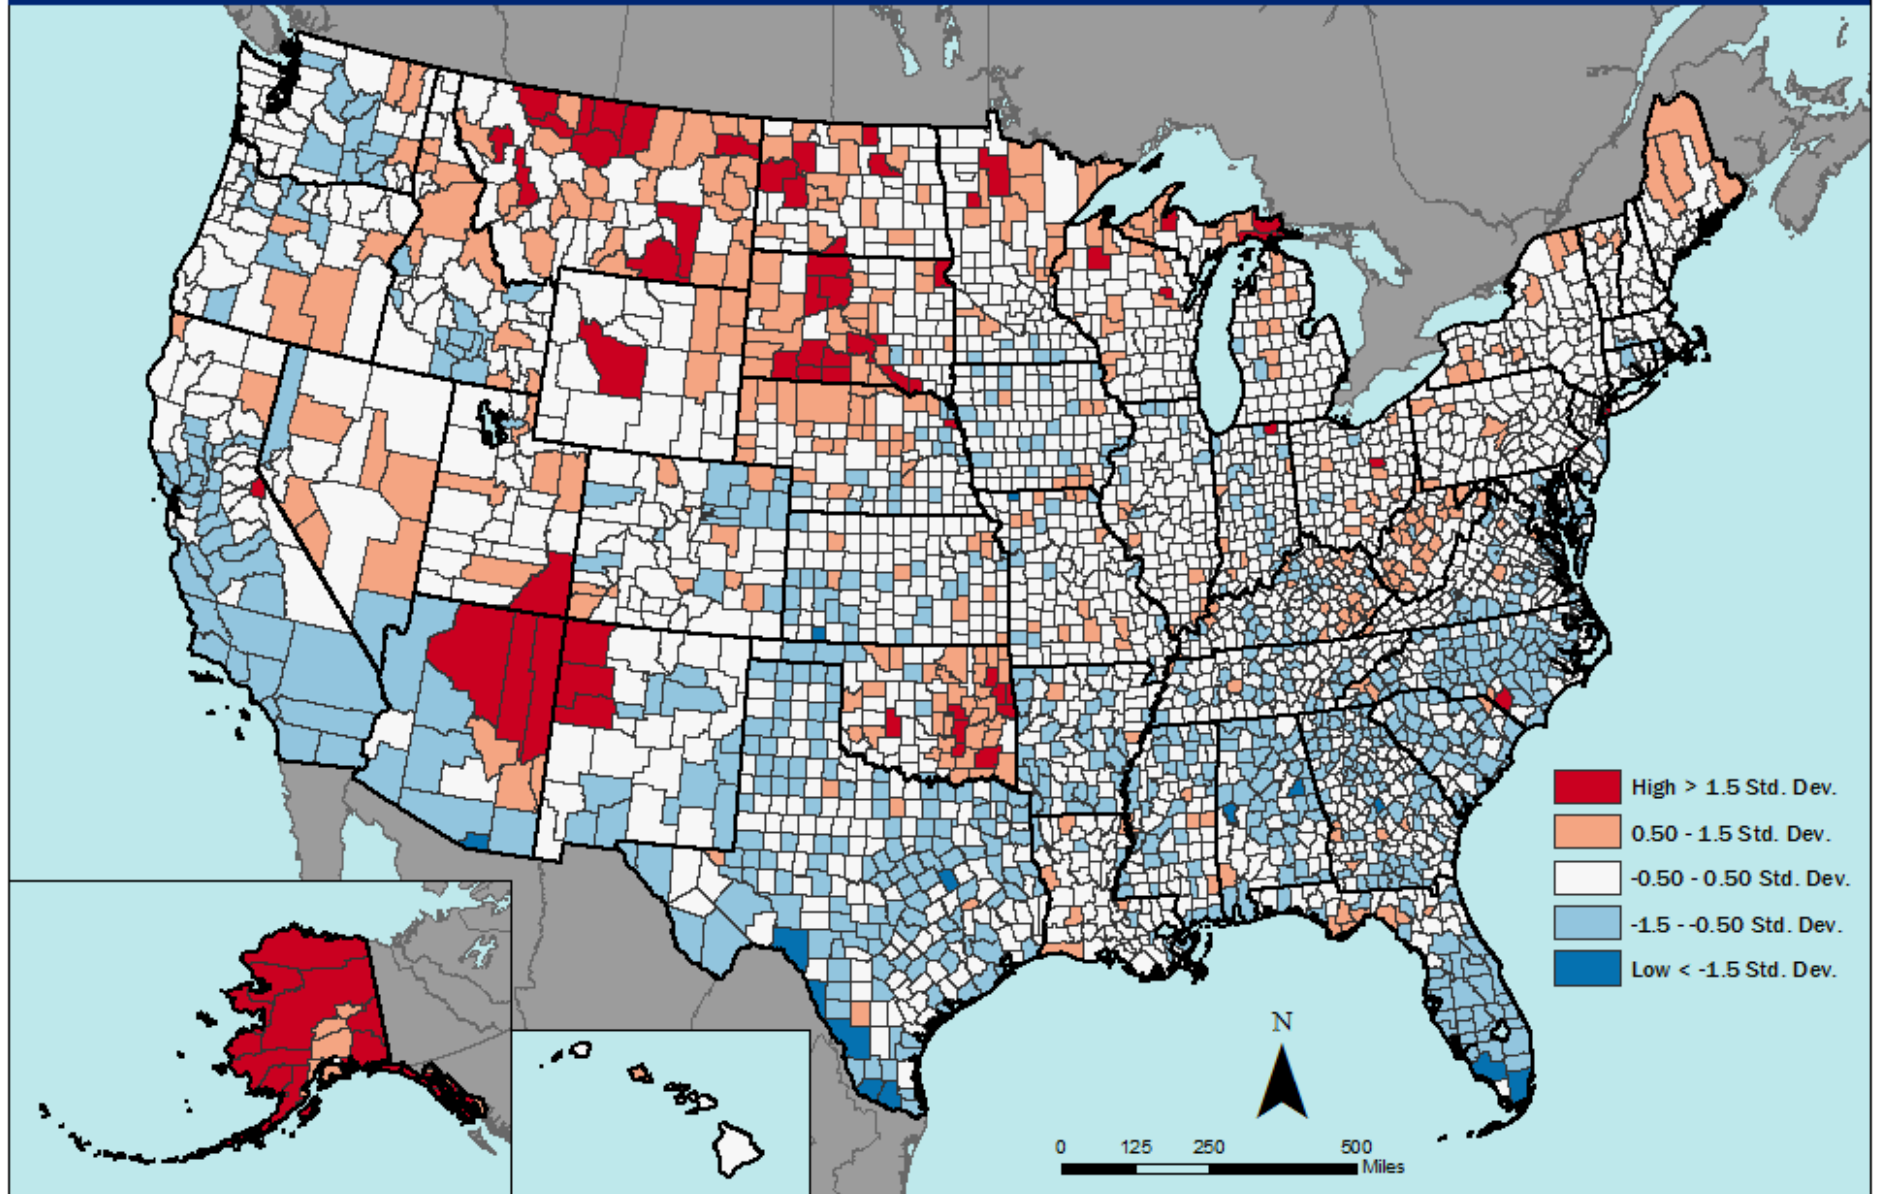

SoVI Component 6: Ethnicity (Native American)

Social Vulnerability Index 2006-10
Based on U.S. Census 2010 & American Community Survey, 2006-2010